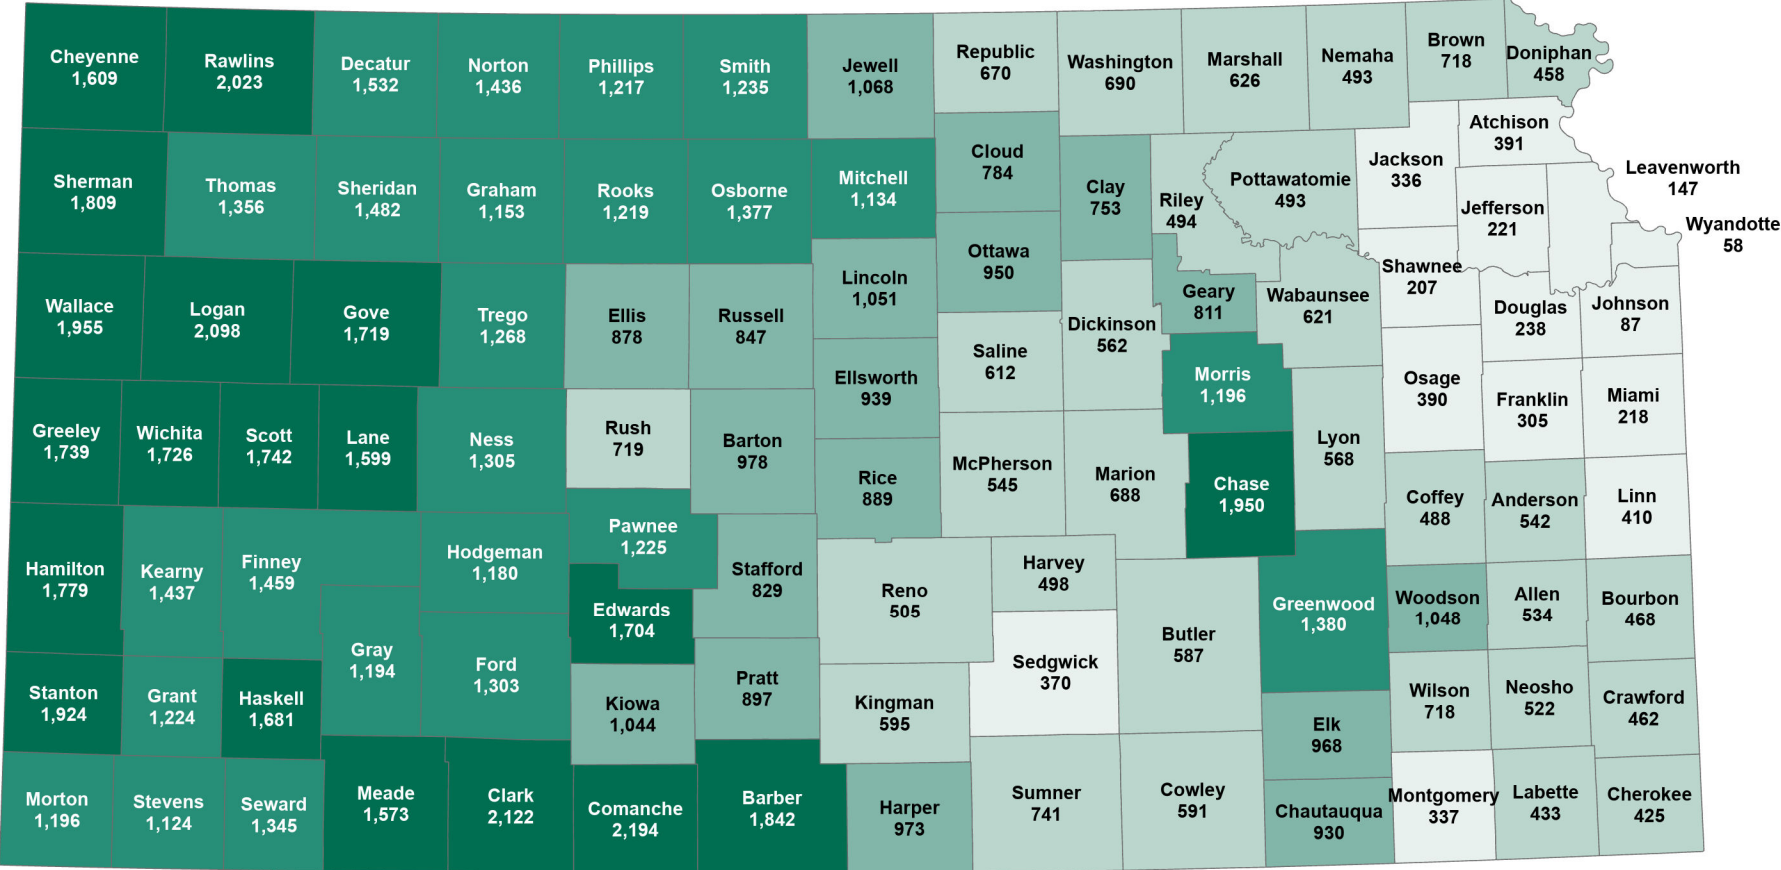

# Average Size of Farm in Kansas, by County, 2022

State: 804

Source: Institute for Policy & Social Research, The University of Kansas; data from U.S. Department of Agriculture, 2022 Census of Agriculture.

### Number of Acres