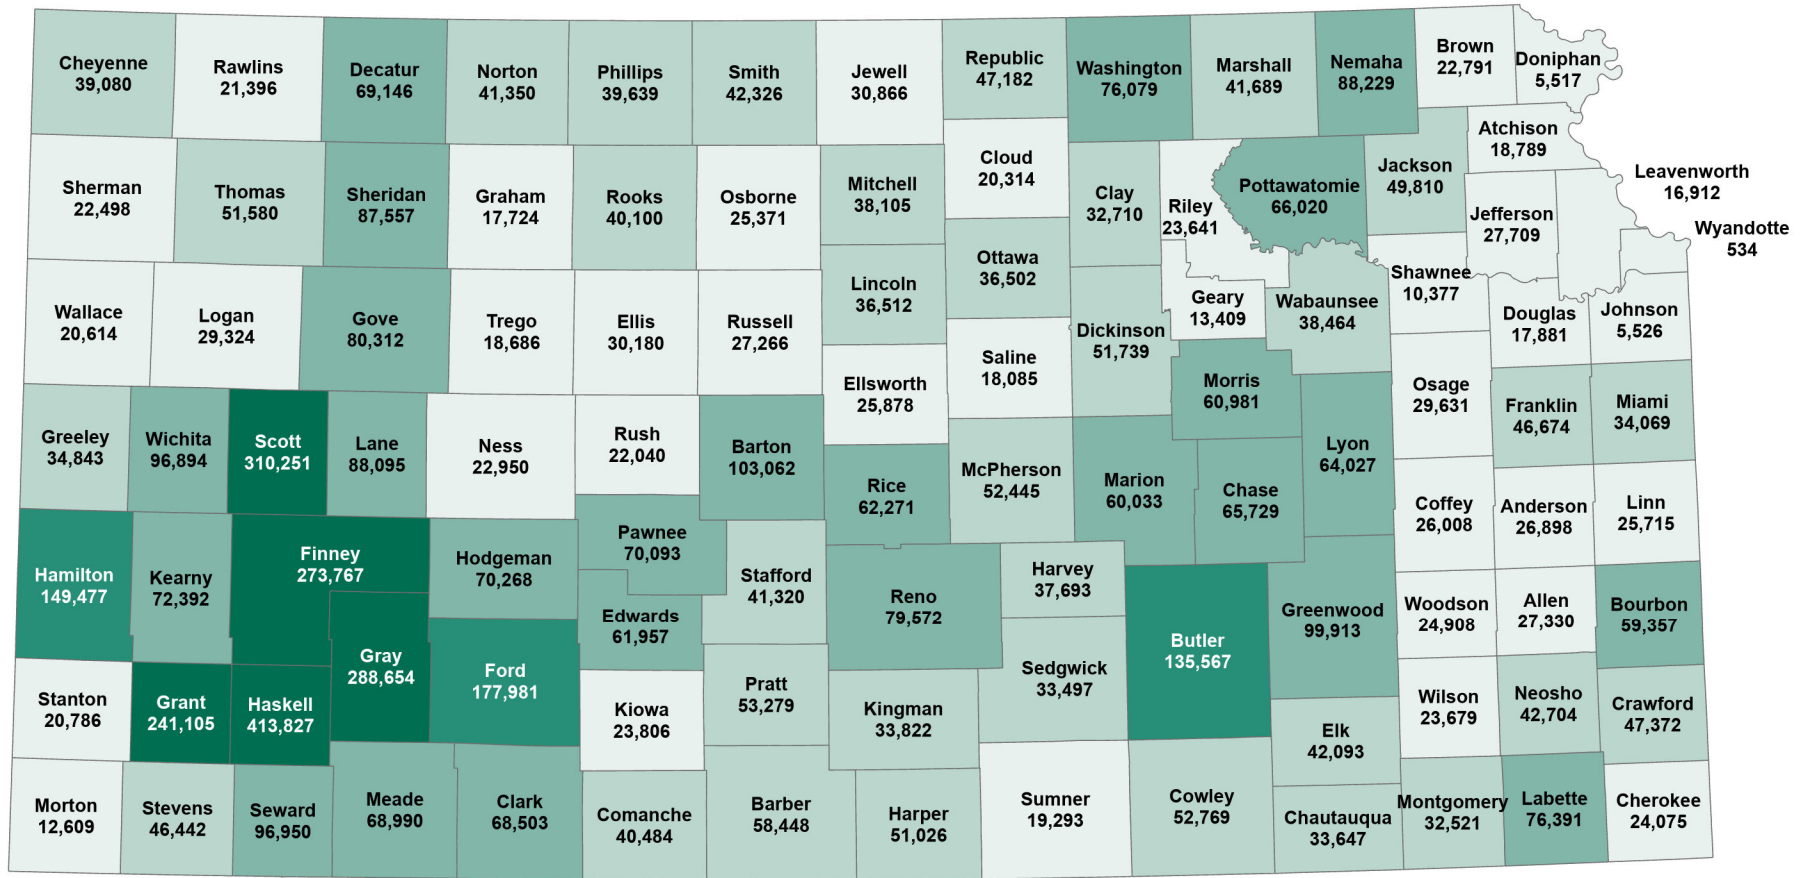

Cattle and Calves Inventory in Kansas, by County, 2022

Source: Institute for Policy & Social Research, The University of Kansas; data from U.S. Department of Agriculture, 2022 Census of Agriculture.

Number of Cattle and Calves **State: 6,126,402**