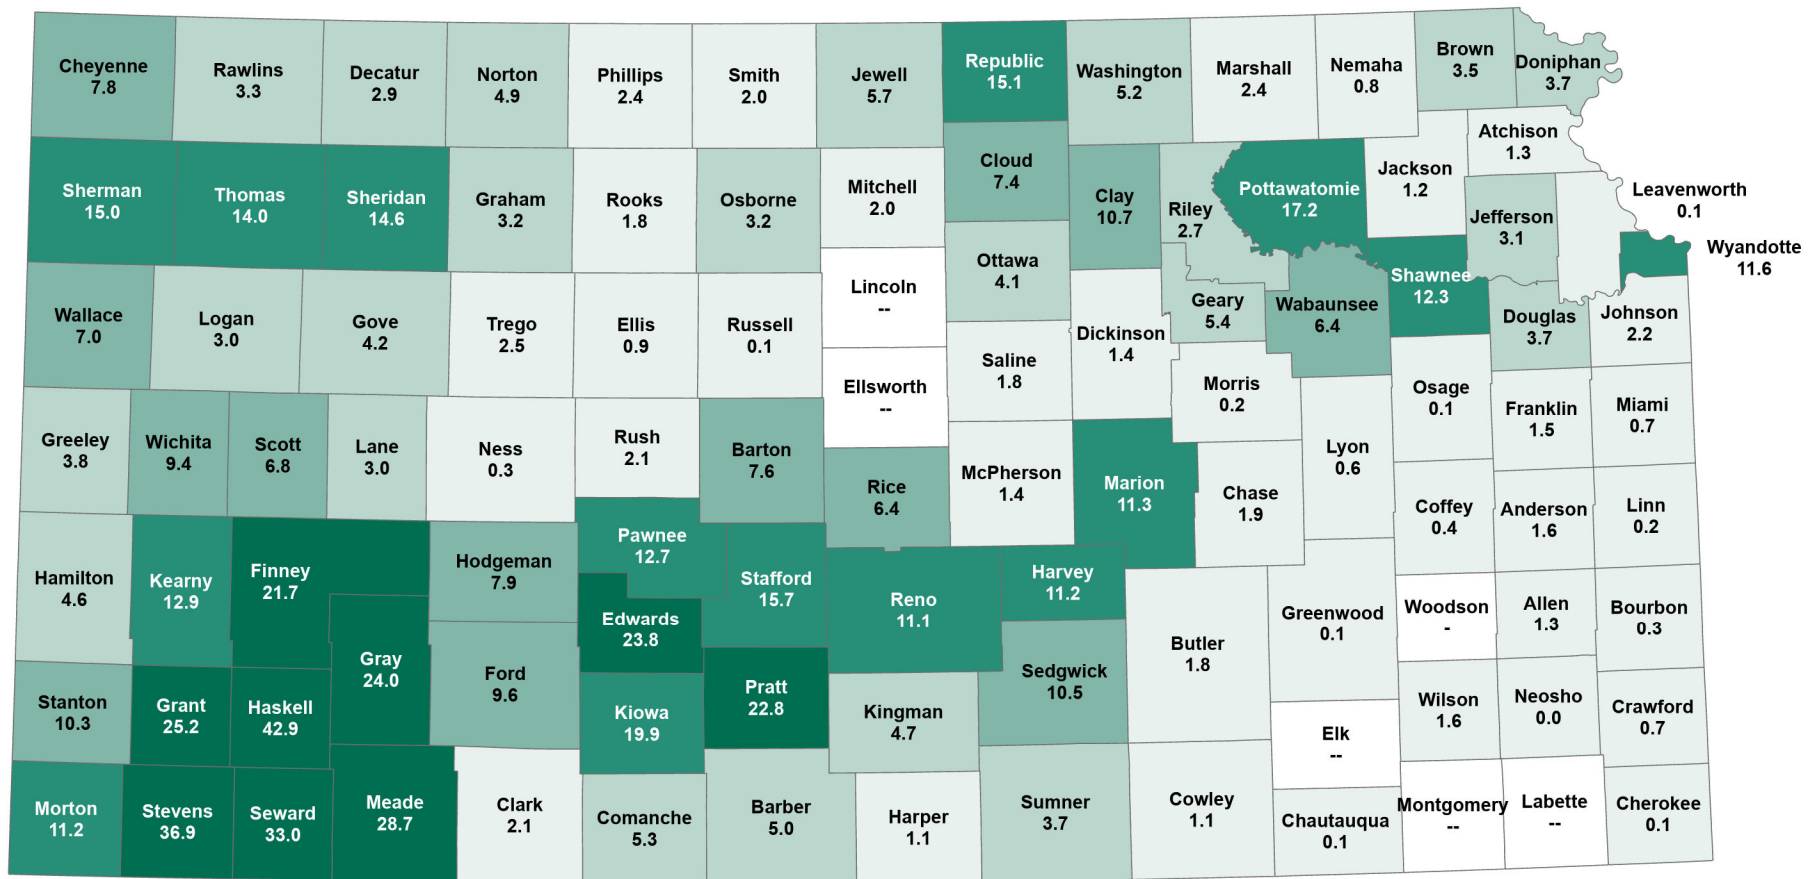

Percent of Cropland Irrigated in Kansas, by County, 2022

Source: Institute for Policy & Social Research, The University of Kansas; data from U.S. Department of Agriculture, 2022 Census of Agriculture.

Single dash (-) represents zero.
Double dash (--) indicates withheld to avoid disclosing data for individual farms.

Percent of Cropland Irrigated

State: 8.3