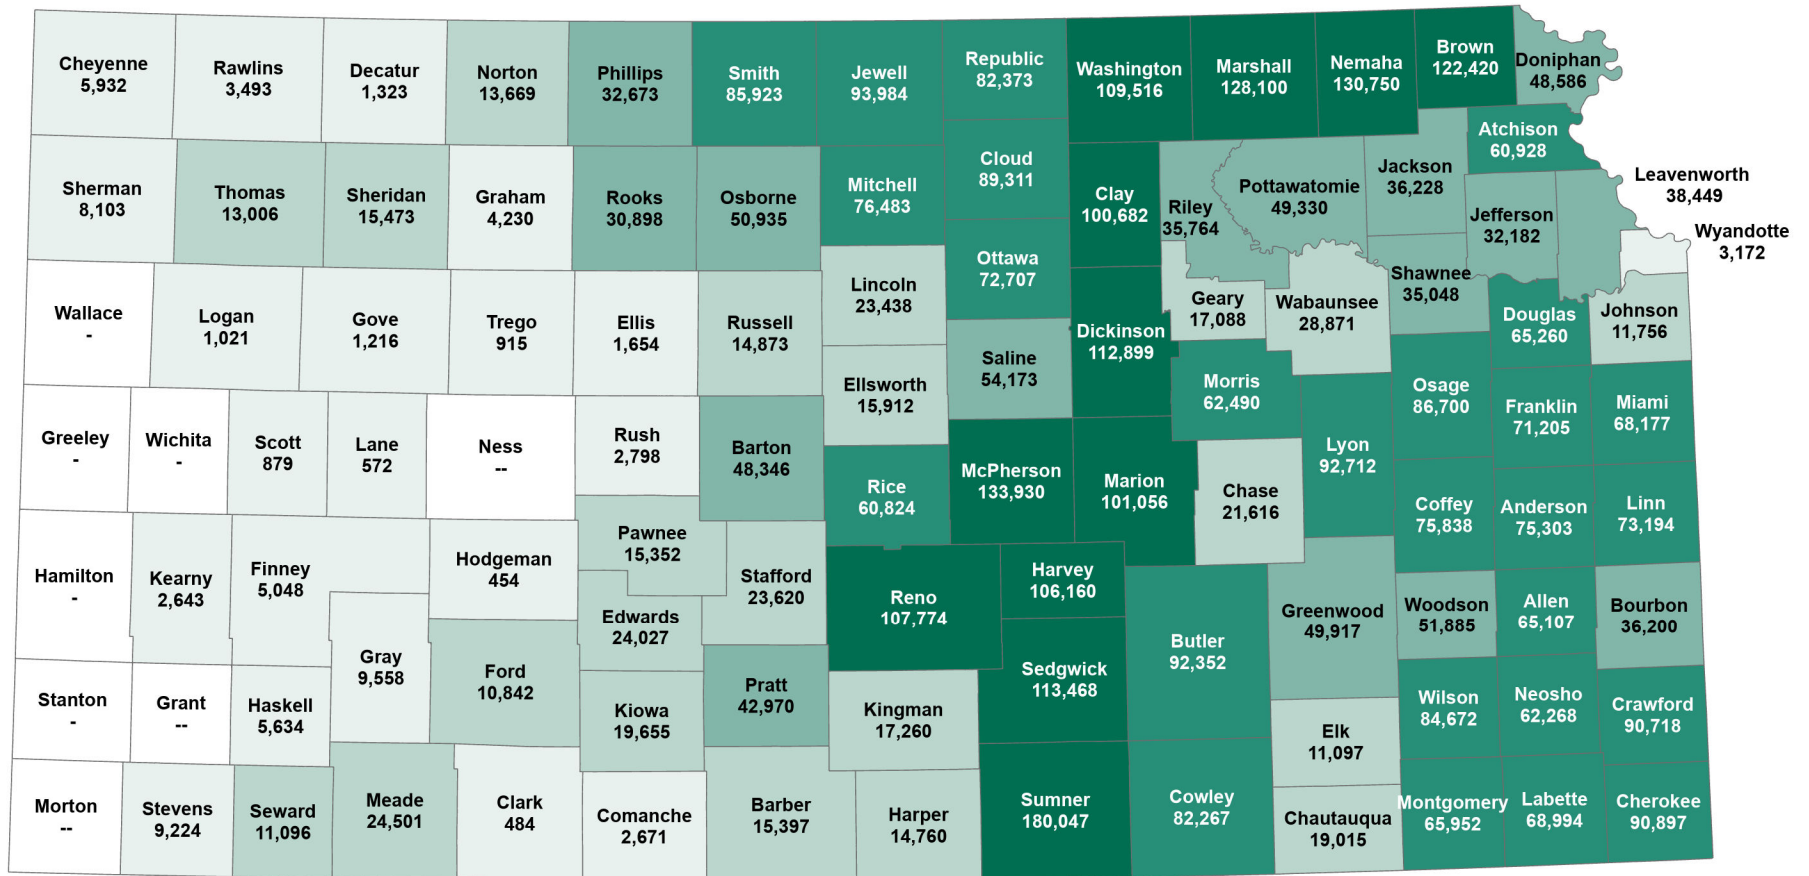

## Acres of Soybeans Harvested in Kansas, by County, 2022

Source: Institute for Policy & Social Research, The University of Kansas; data from U.S. Department of Agriculture, 2022 Census of Agriculture.

Single dash (-) represents zero.  
Double dash (--) indicates withheld to avoid disclosing data for individual farms.

**Number of Acres Harvested**

**State: 4,570,912**