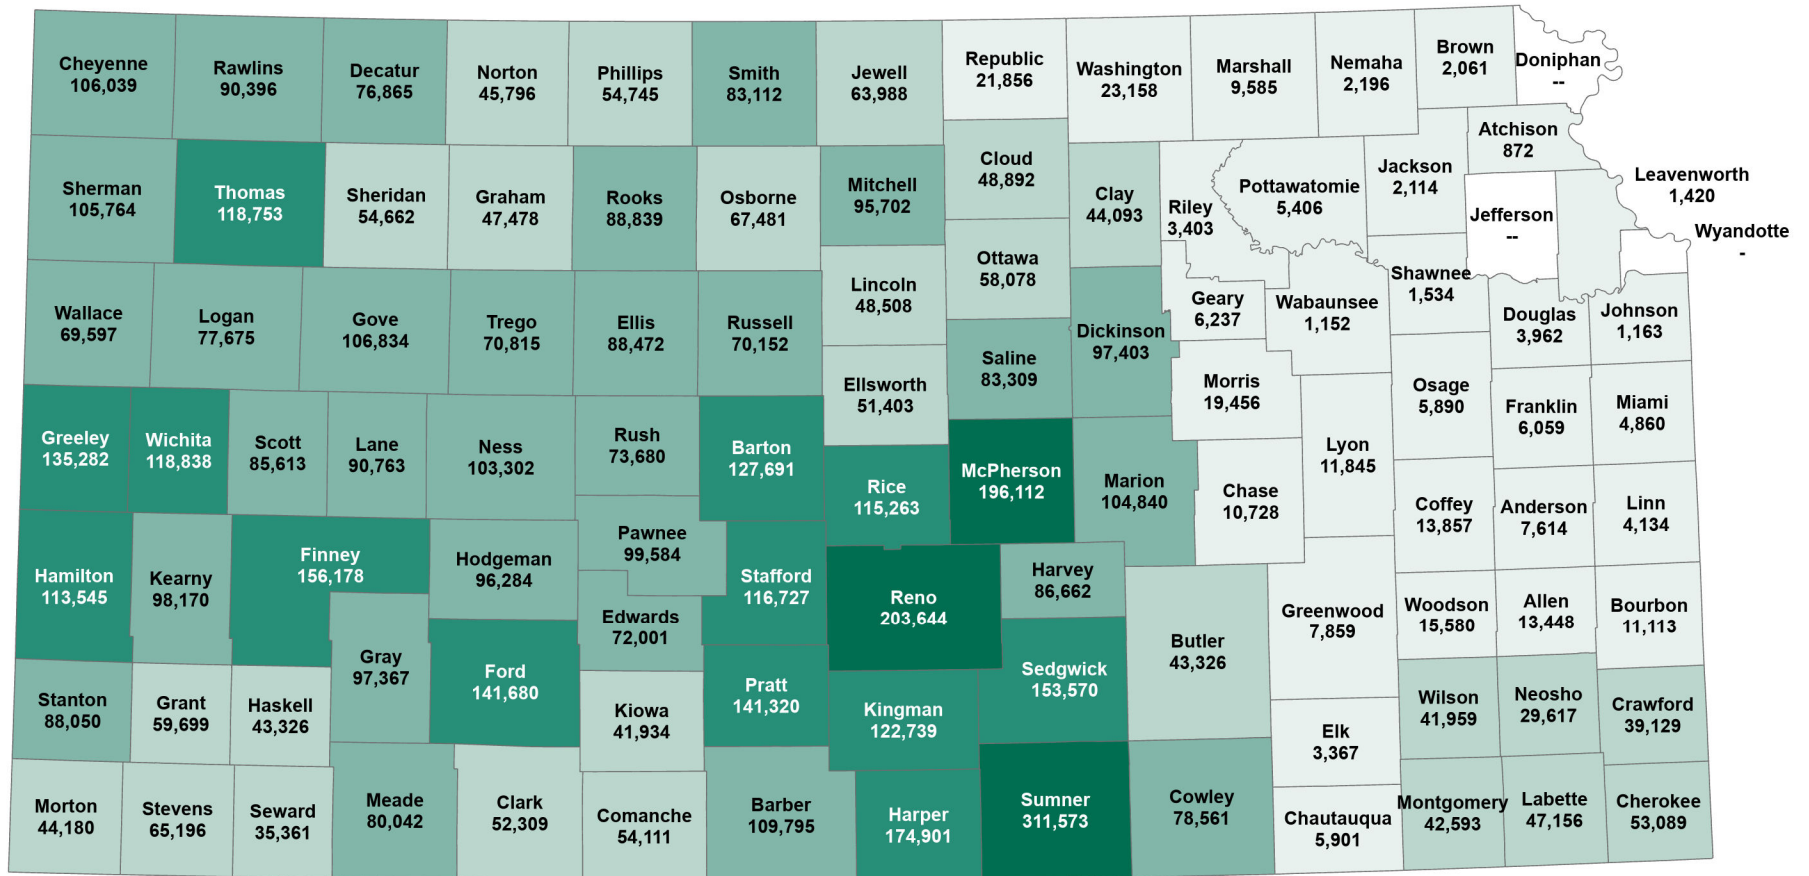

Acres of Wheat Harvested in Kansas, by County, 2022

Source: Institute for Policy & Social Research, The University of Kansas; data from U.S. Department of Agriculture, 2022 Census of Agriculture.

Single dash (-) represents zero.

Double dash (--) indicates withheld to avoid disclosing data for individual farms.

Number of Acres Harvested

State: 6,630,355