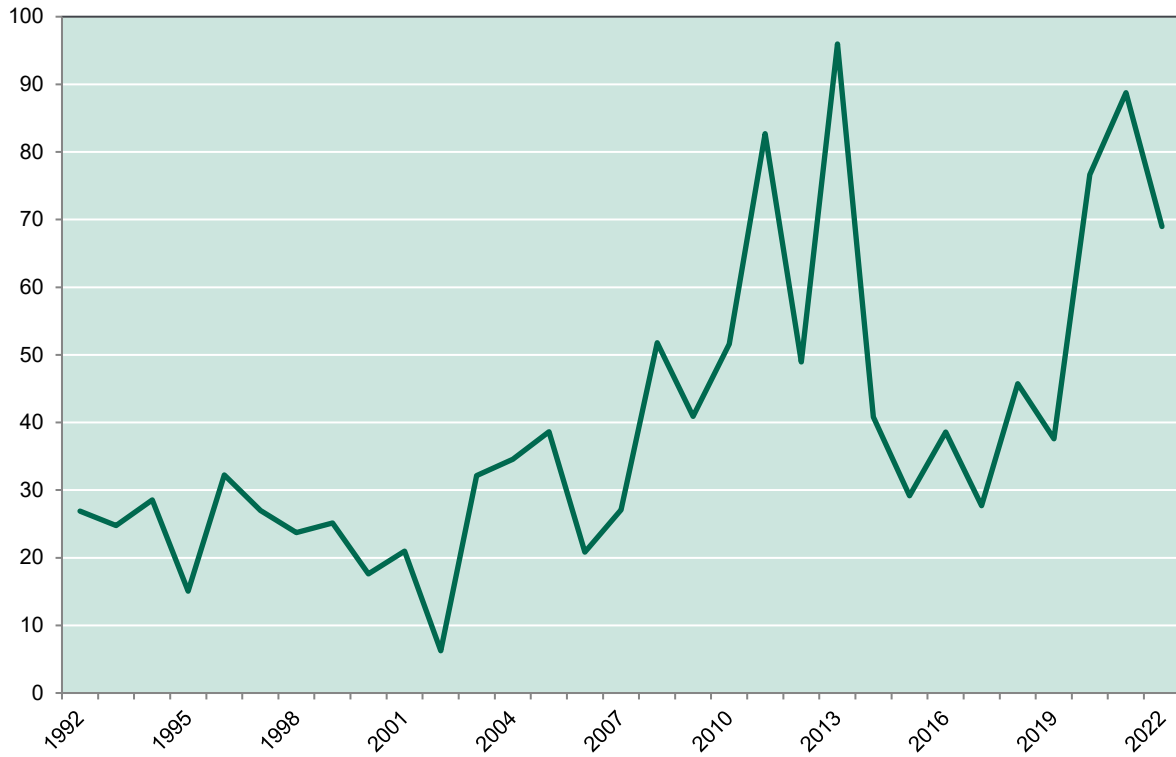

## Average Net Farm Income in Kansas 1992-2022

Thousands of Dollars

Source: Institute for Policy & Social Research, The University of Kansas; data from U.S. Department of Agriculture.