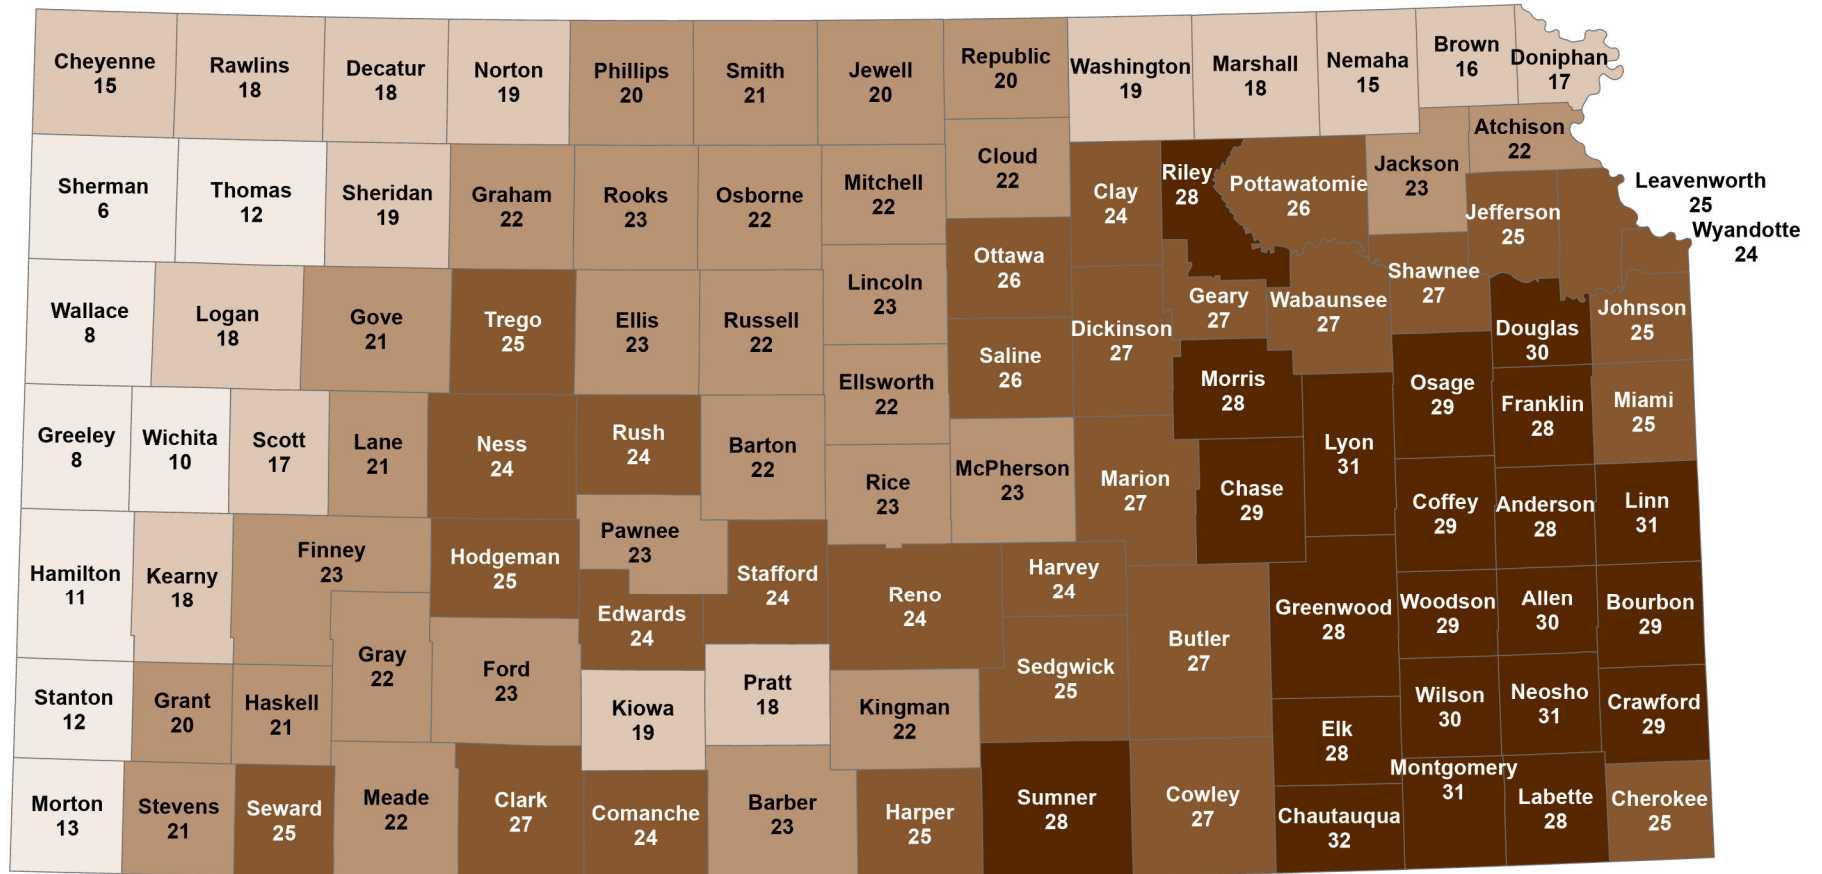

Days with Extreme Heat in Kansas, by County, 2023

Source: Institute for Policy & Social Research, The University of Kansas; data from the Centers for Disease Control and Prevention, National Environmental Public Health Tracking Network.

Extreme heat defined as maximum daily temperature of 100 degrees Fahrenheit or higher.

Number of Days