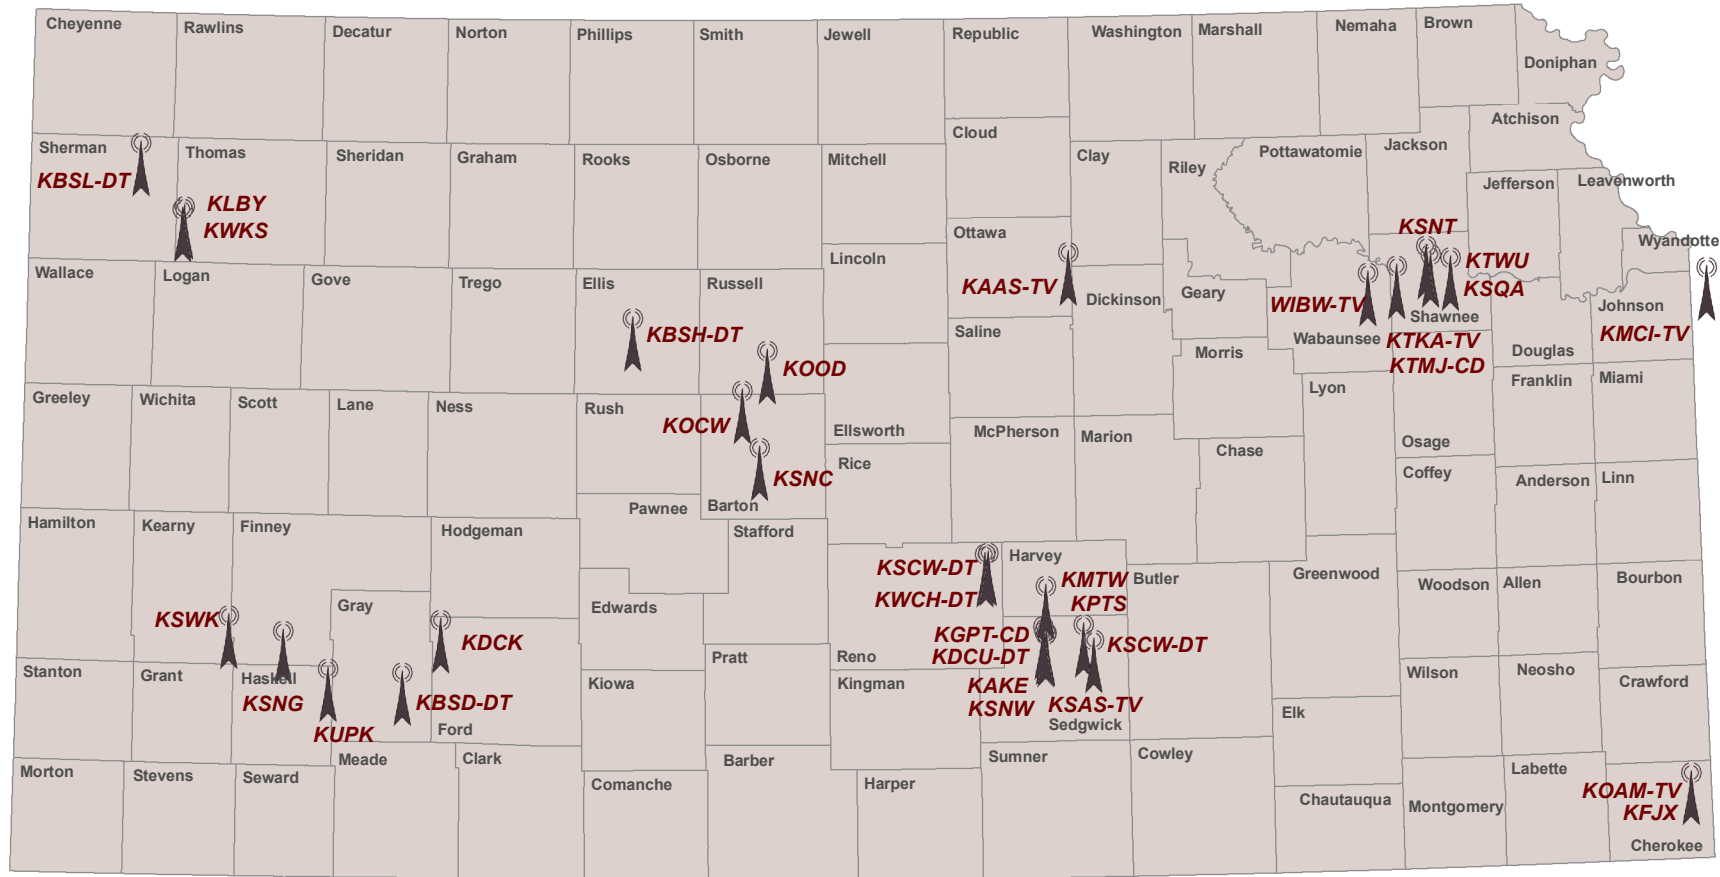

Digital TV Licensees in Kansas with Tower Locations

Source: Institute for Policy & Social Research, The University of Kansas; data from Federal Communications Commission (FCC).

Tower symbol represents the approximate location of one or more towers.

DigitalTV
(as of August 8, 2023)