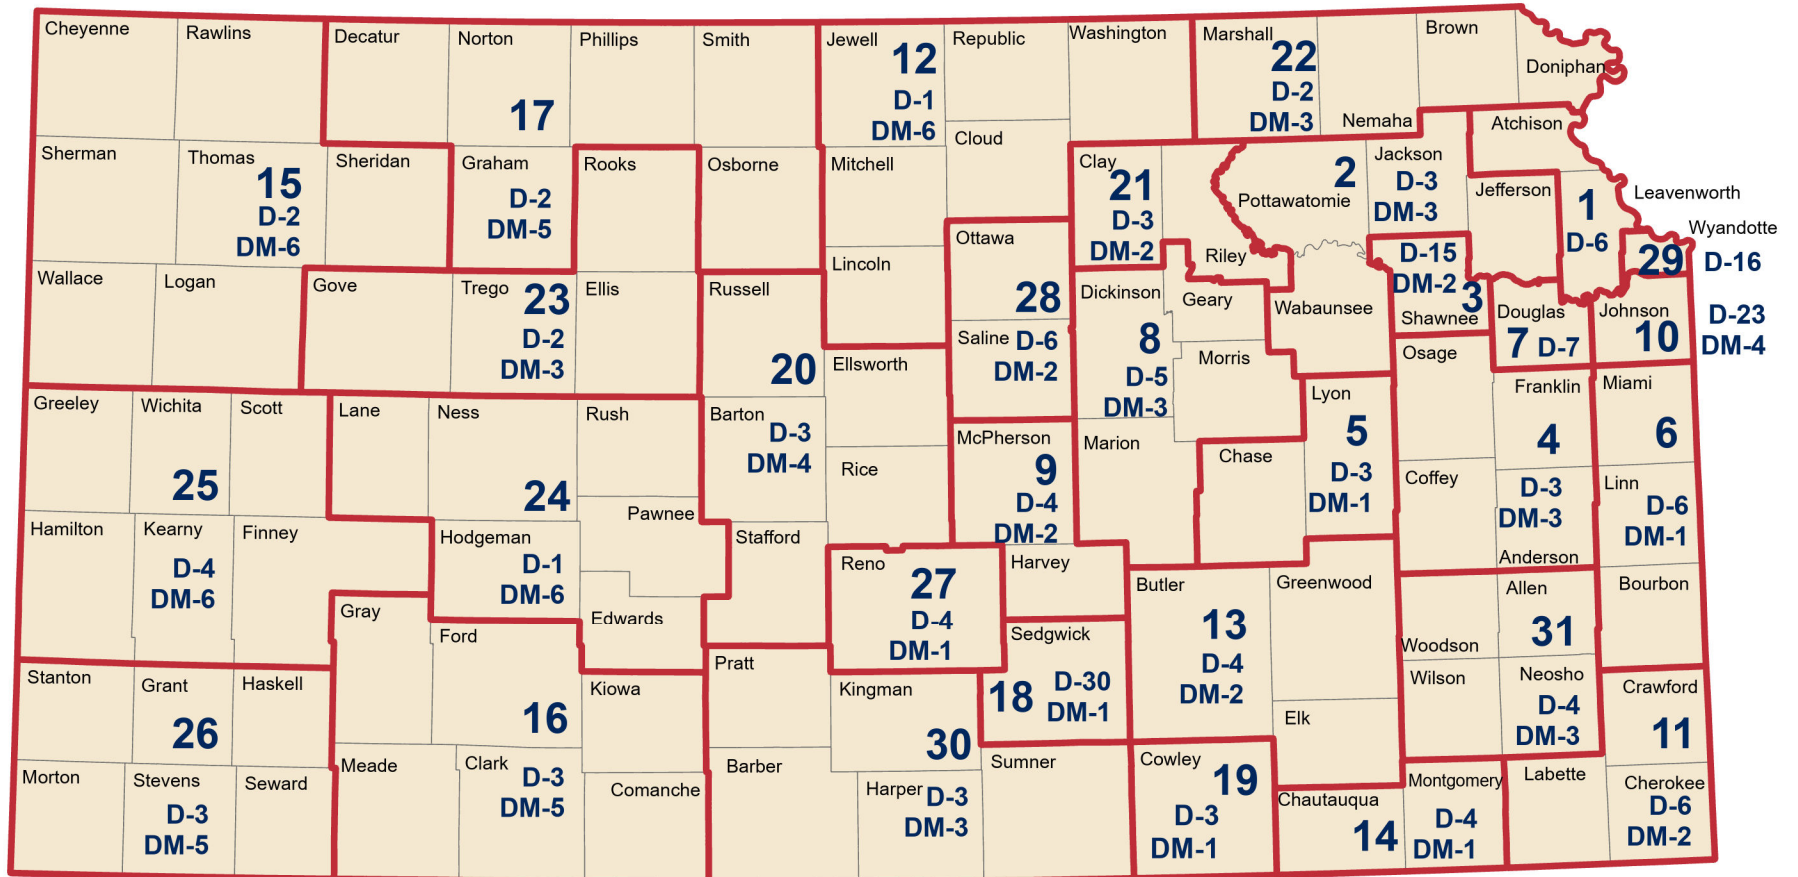

Judicial Districts in Kansas, 2024

Source: Institute for Policy & Social Research, The University of Kansas; data from Kansas Judicial Center as of August 8, 2024.

1 Judicial District

D District Judge
Total: 181

DM District Magistrate Judge
Total: 86