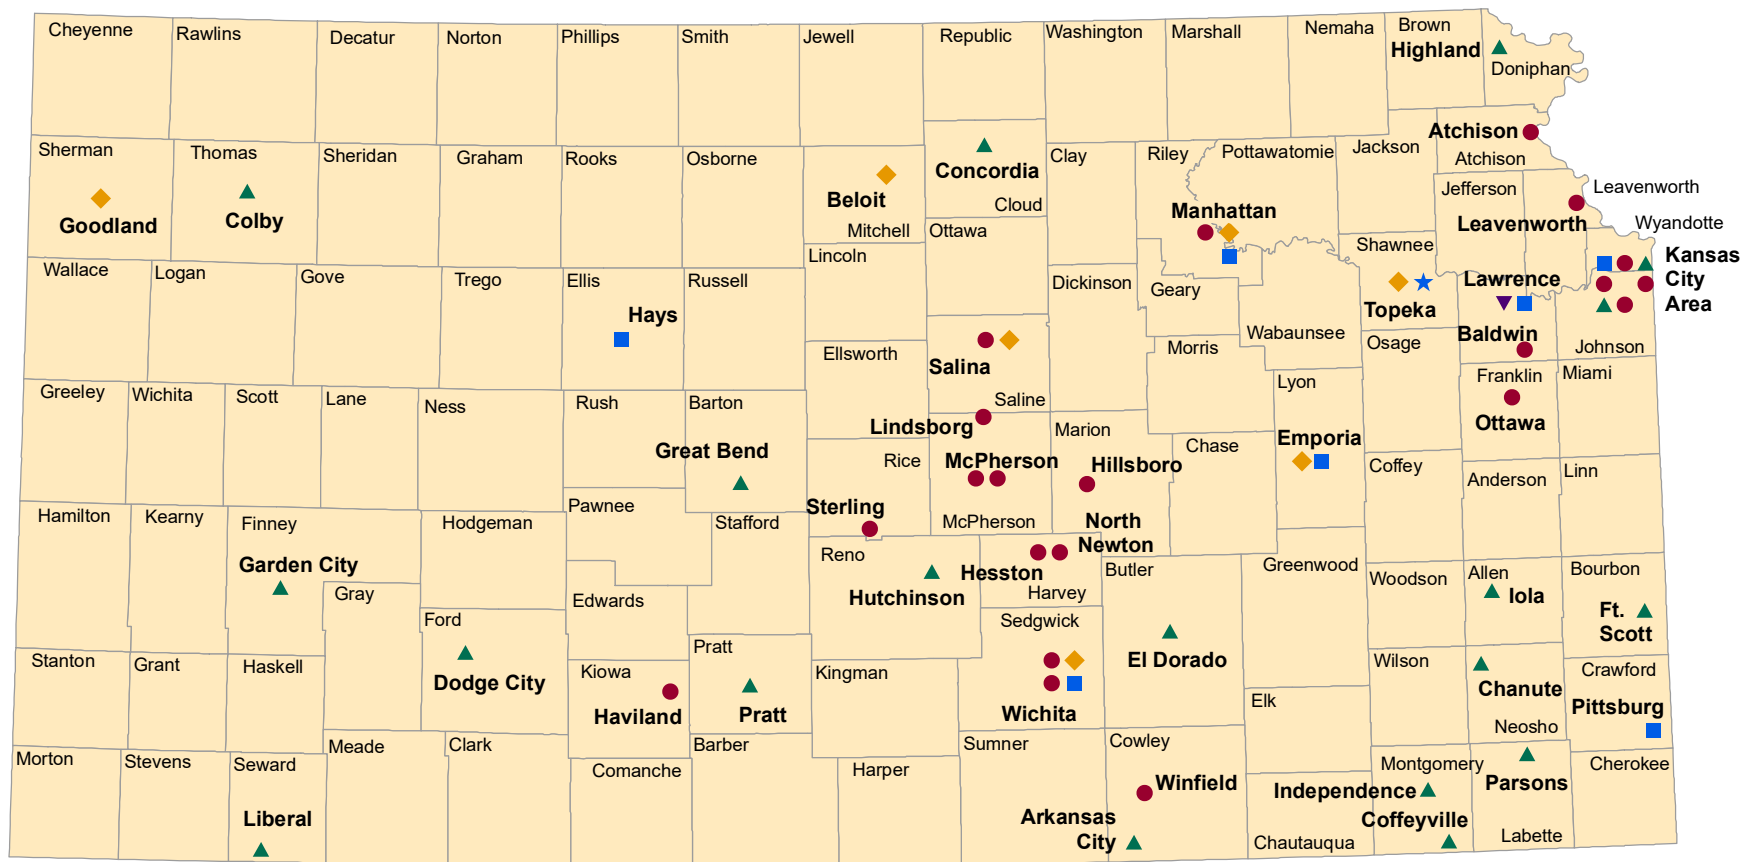

Location of Higher Educational Institutions in Kansas Fall 2022

Source: Institute for Policy & Social Research, The University of Kansas; data from The Kansas Board of Regents.

- ▼ Federally-Funded University
- ▲ Community College
- Independent College or University
- State University
- ★ Municipal University
- ◆ Technical College