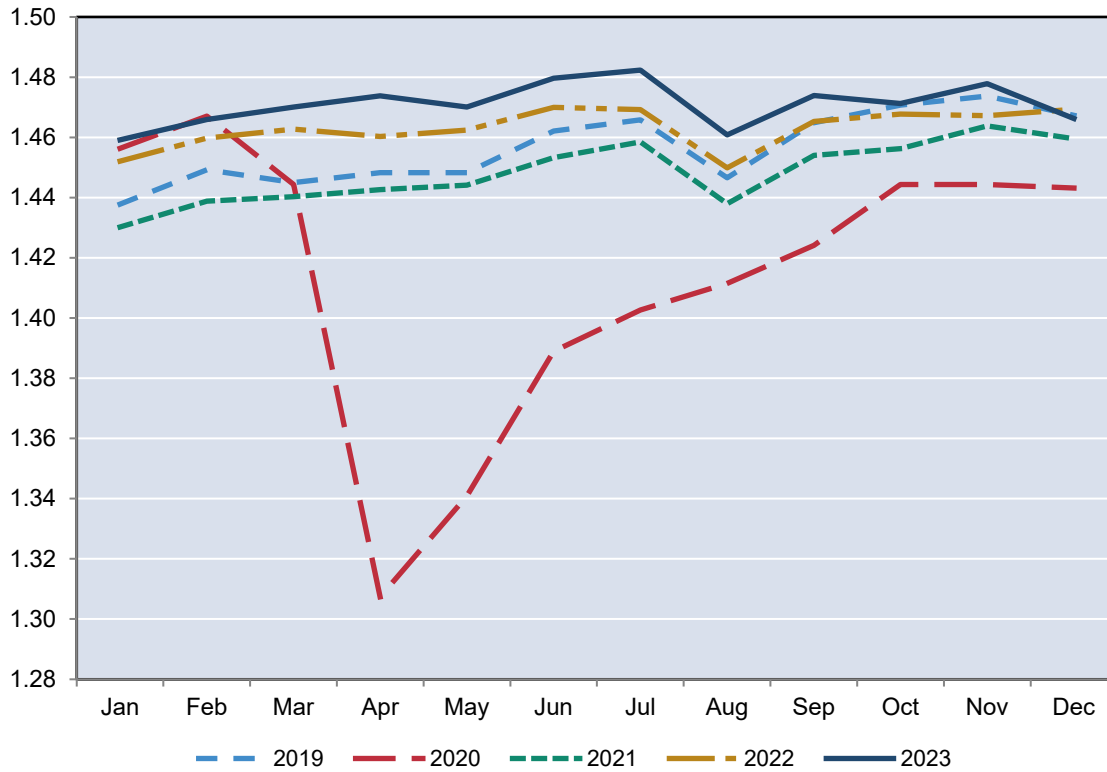

## Employed Civilian Labor Force Estimates for Kansas 2019-2023

Millions of Persons

Source: Institute for Policy & Social Research, The University of Kansas; data from the U.S. Bureau of Labor Statistics. Data revised annually.