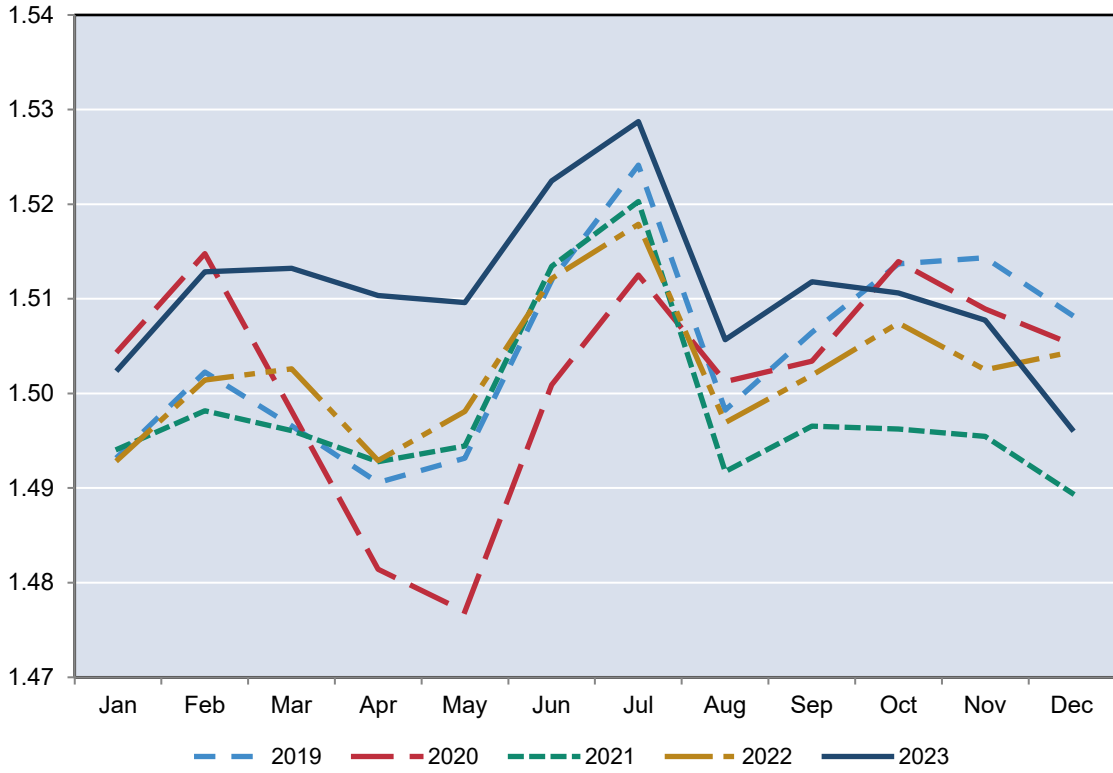

## Total Civilian Labor Force Estimates for Kansas 2019-2023

Millions of Persons

Source: Institute for Policy & Social Research, The University of Kansas; data from the U.S. Bureau of Labor Statistics. Data revised annually.