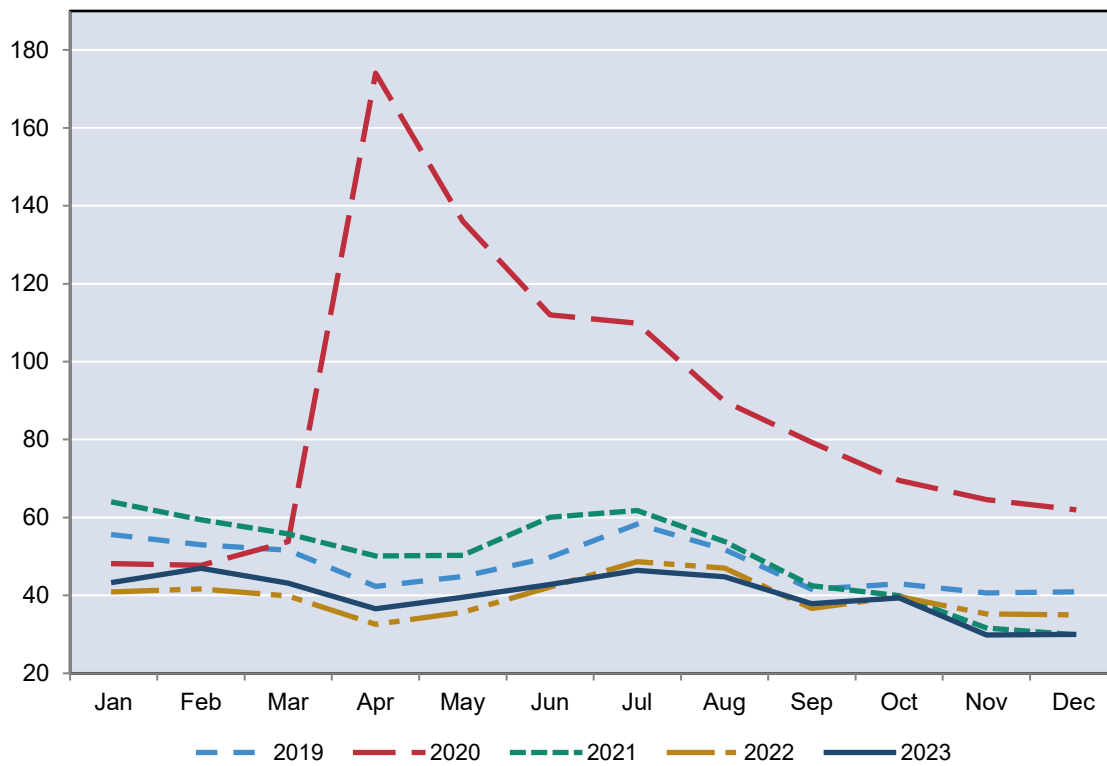

Unemployed Civilian Labor Force Estimates for Kansas 2019-2023

Thousands of Persons

Source: Institute for Policy & Social Research, The University of Kansas; data from the U.S. Bureau of Labor Statistics. Data revised annually.