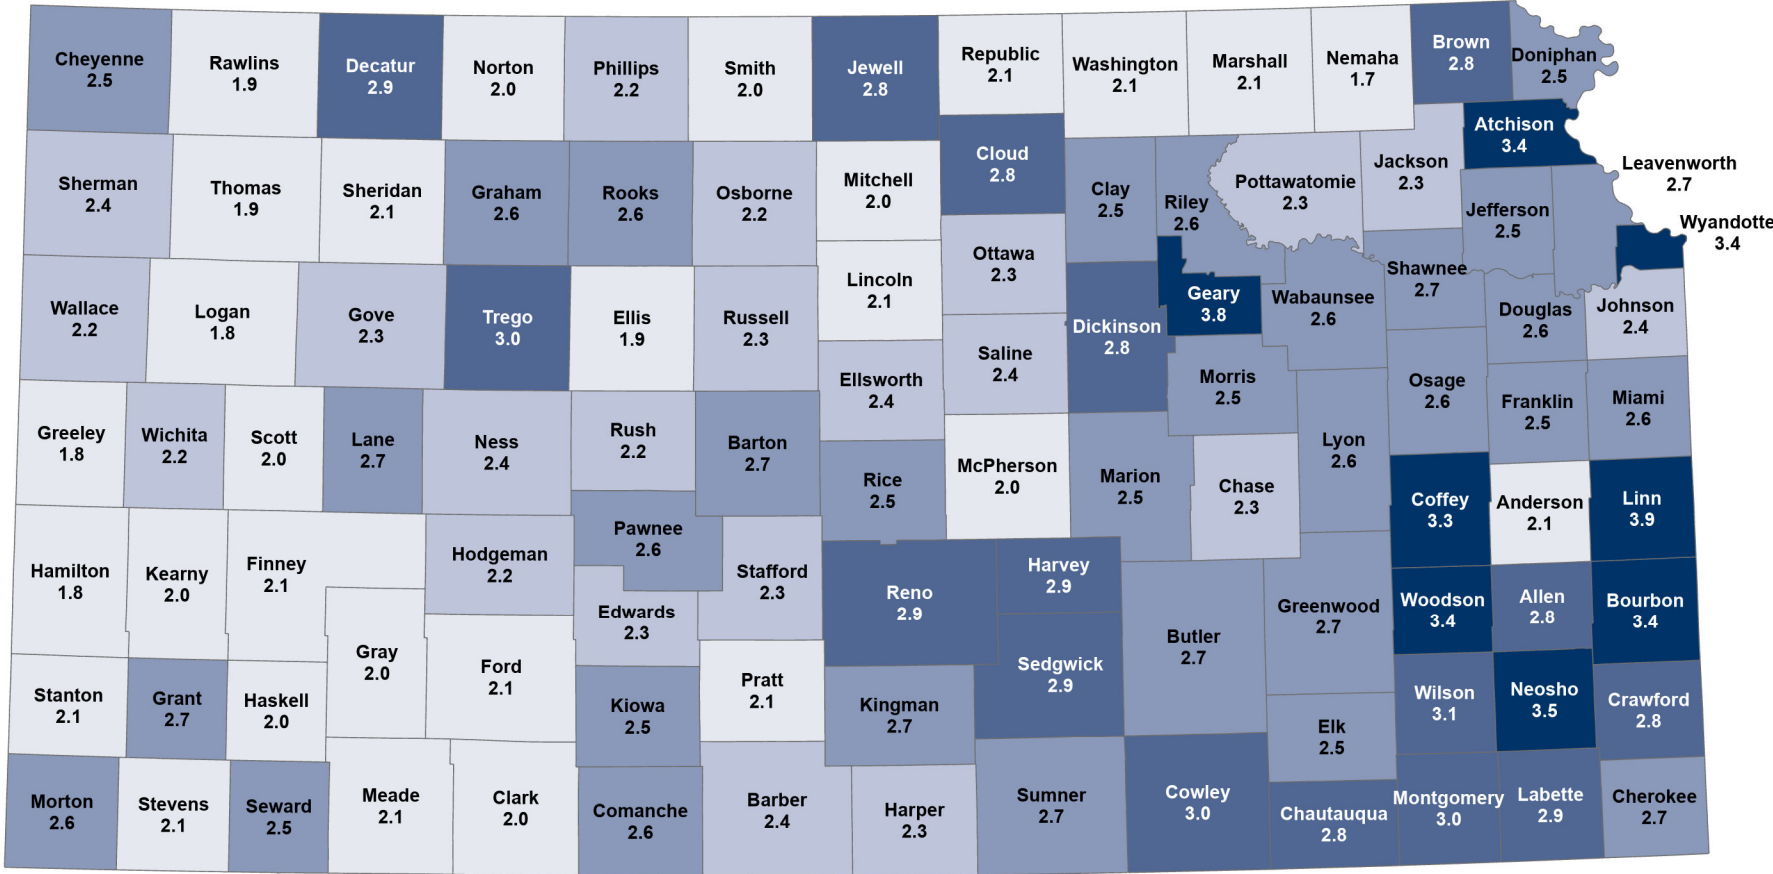

Unemployment Rates in Kansas, by County 2023 Average

Source: Institute for Policy & Social Research, The University of Kansas; data from U.S. Department of Labor, Bureau of Labor Statistics.

Unemployment Rate

Kansas: 2.7
U.S.: 3.6