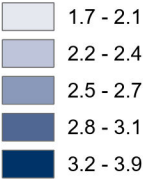

Unemployment Rates in Kansas, by County 2023 Average

Source: Institute for Policy & Social Research, The University of Kansas; data from U.S. Department of Labor, Bureau of Labor Statistics.

Unemployment Rate