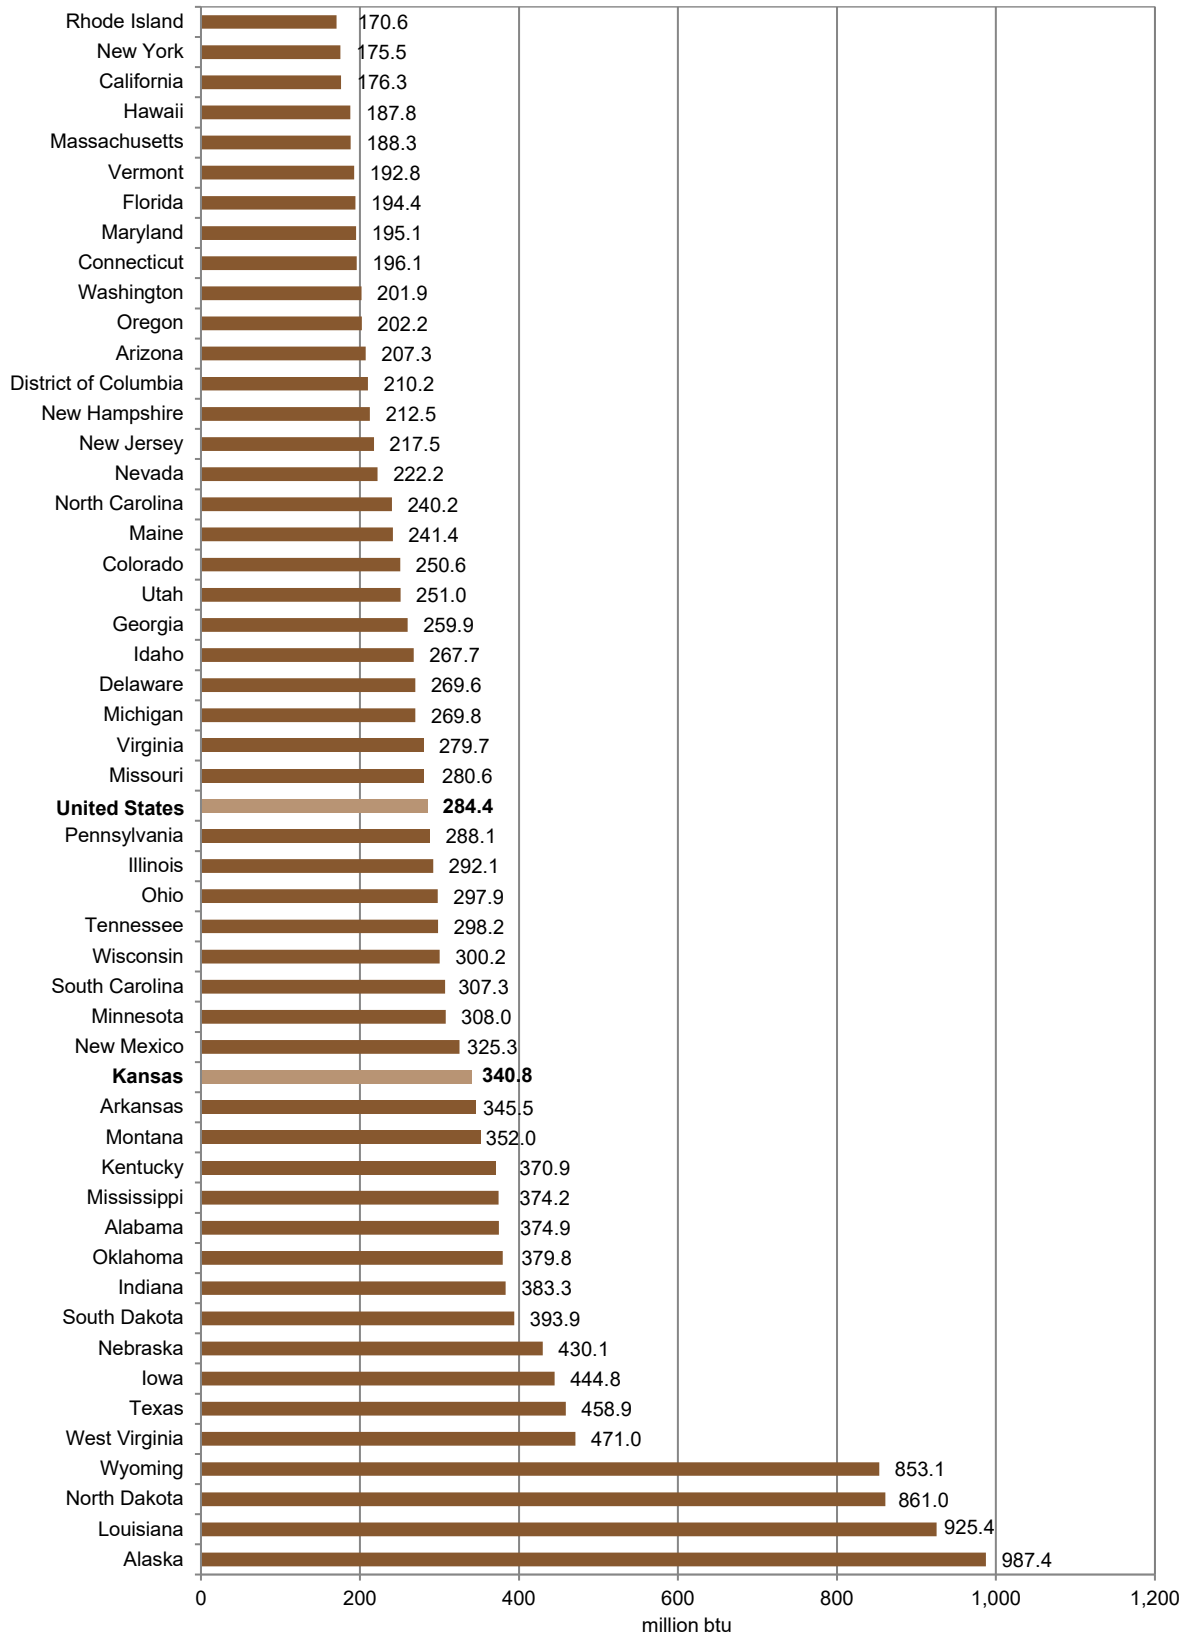

Per Capita Energy Consumption by State, 2022

Source: Institute for Policy & Social Research, The University of Kansas; data from the U.S. Department of Energy.