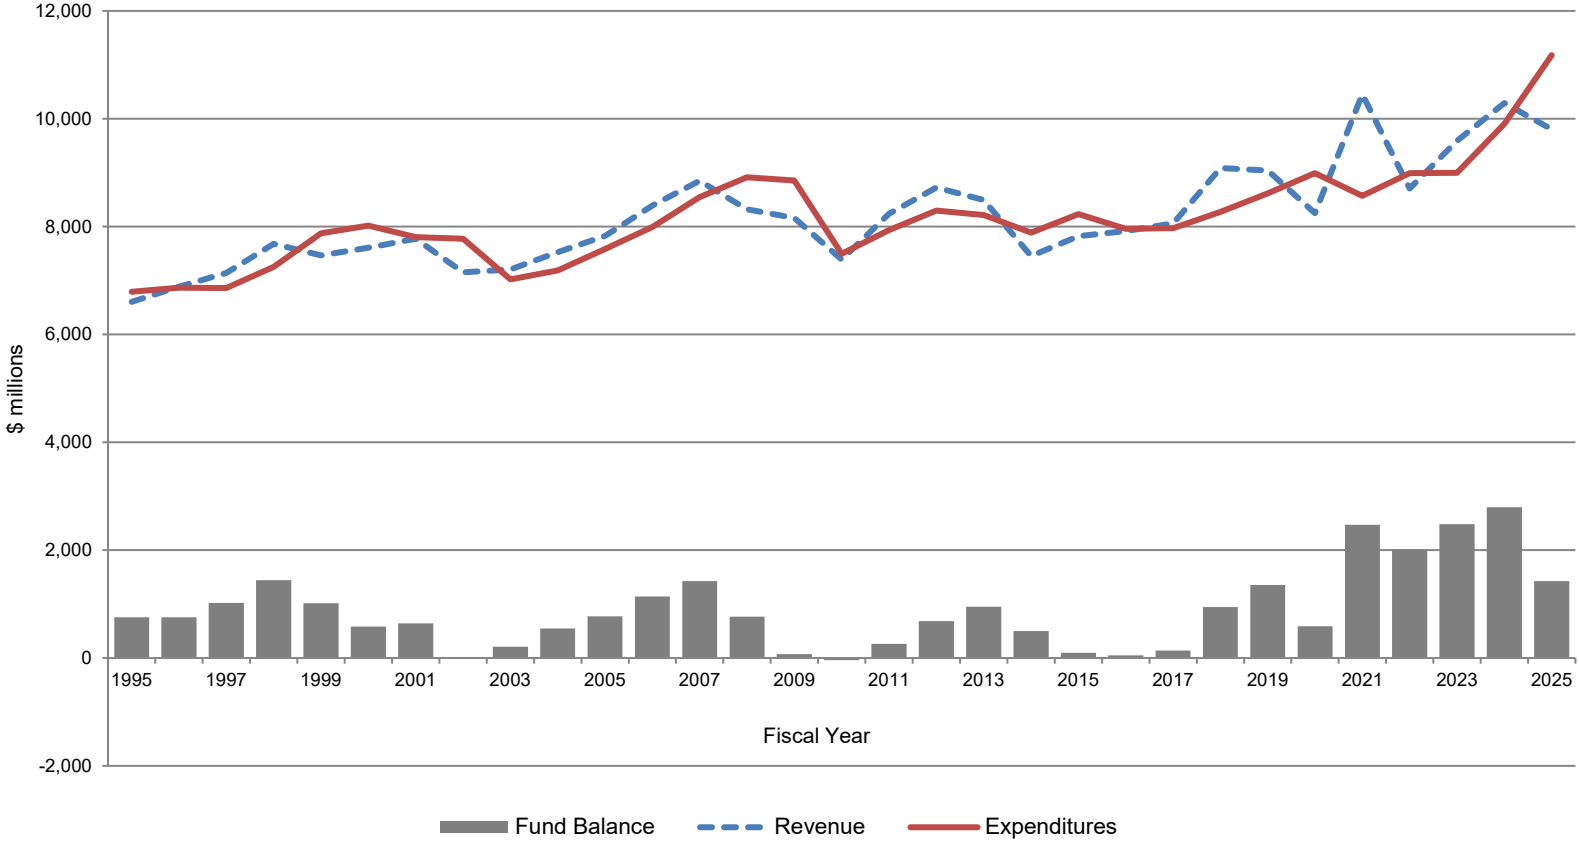

## State General Fund in Kansas (in 2024 dollars)

Source: Kansas Division of the Budget, *Governor's Budget Report*, various years, <https://budget.kansas.gov/budget-report/> (accessed June 21, 2024);  
 National Bureau of Economic Research, U.S. Business Cycle Expansions and Contractions, <https://nber.org/cycles/cyclesmain.html> (accessed August 6, 2024).  
 Recession Periods: March 2001 - November 2001; December 2007 - June 2009; and February 2020 - April 2020.