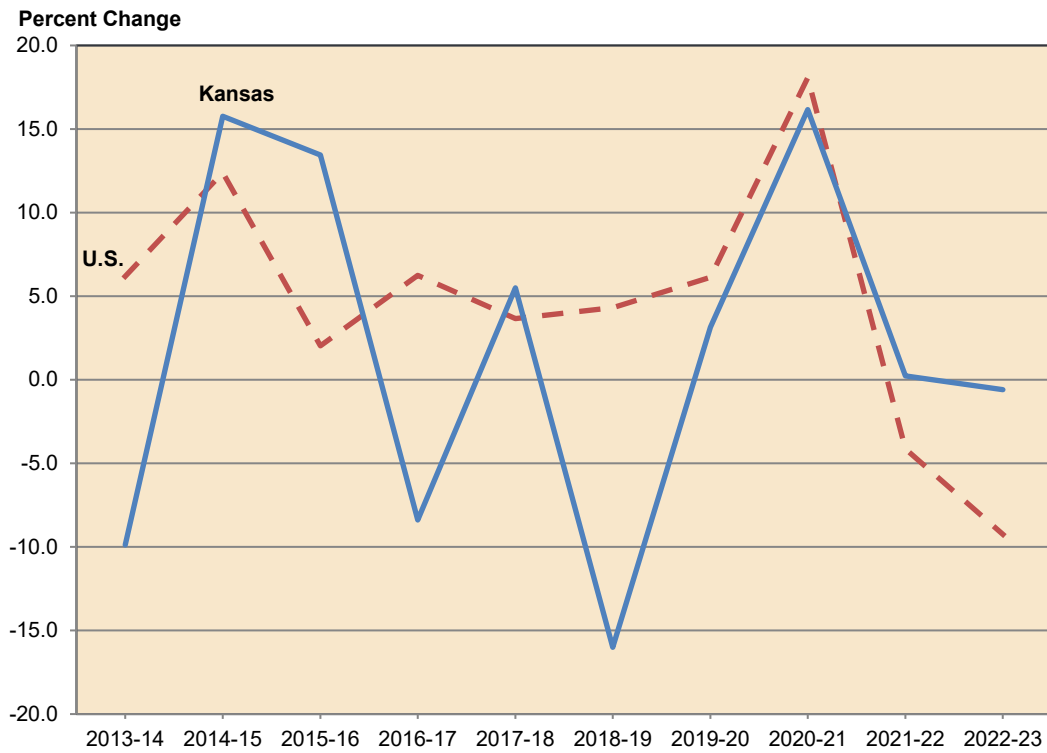

Annual Percent Change of New Privately-Owned Housing Units Authorized by Building Permits, Kansas and the U.S. 2013-2023

Source: Institute for Policy & Social Research, The University of Kansas; data from U.S. Census Bureau.