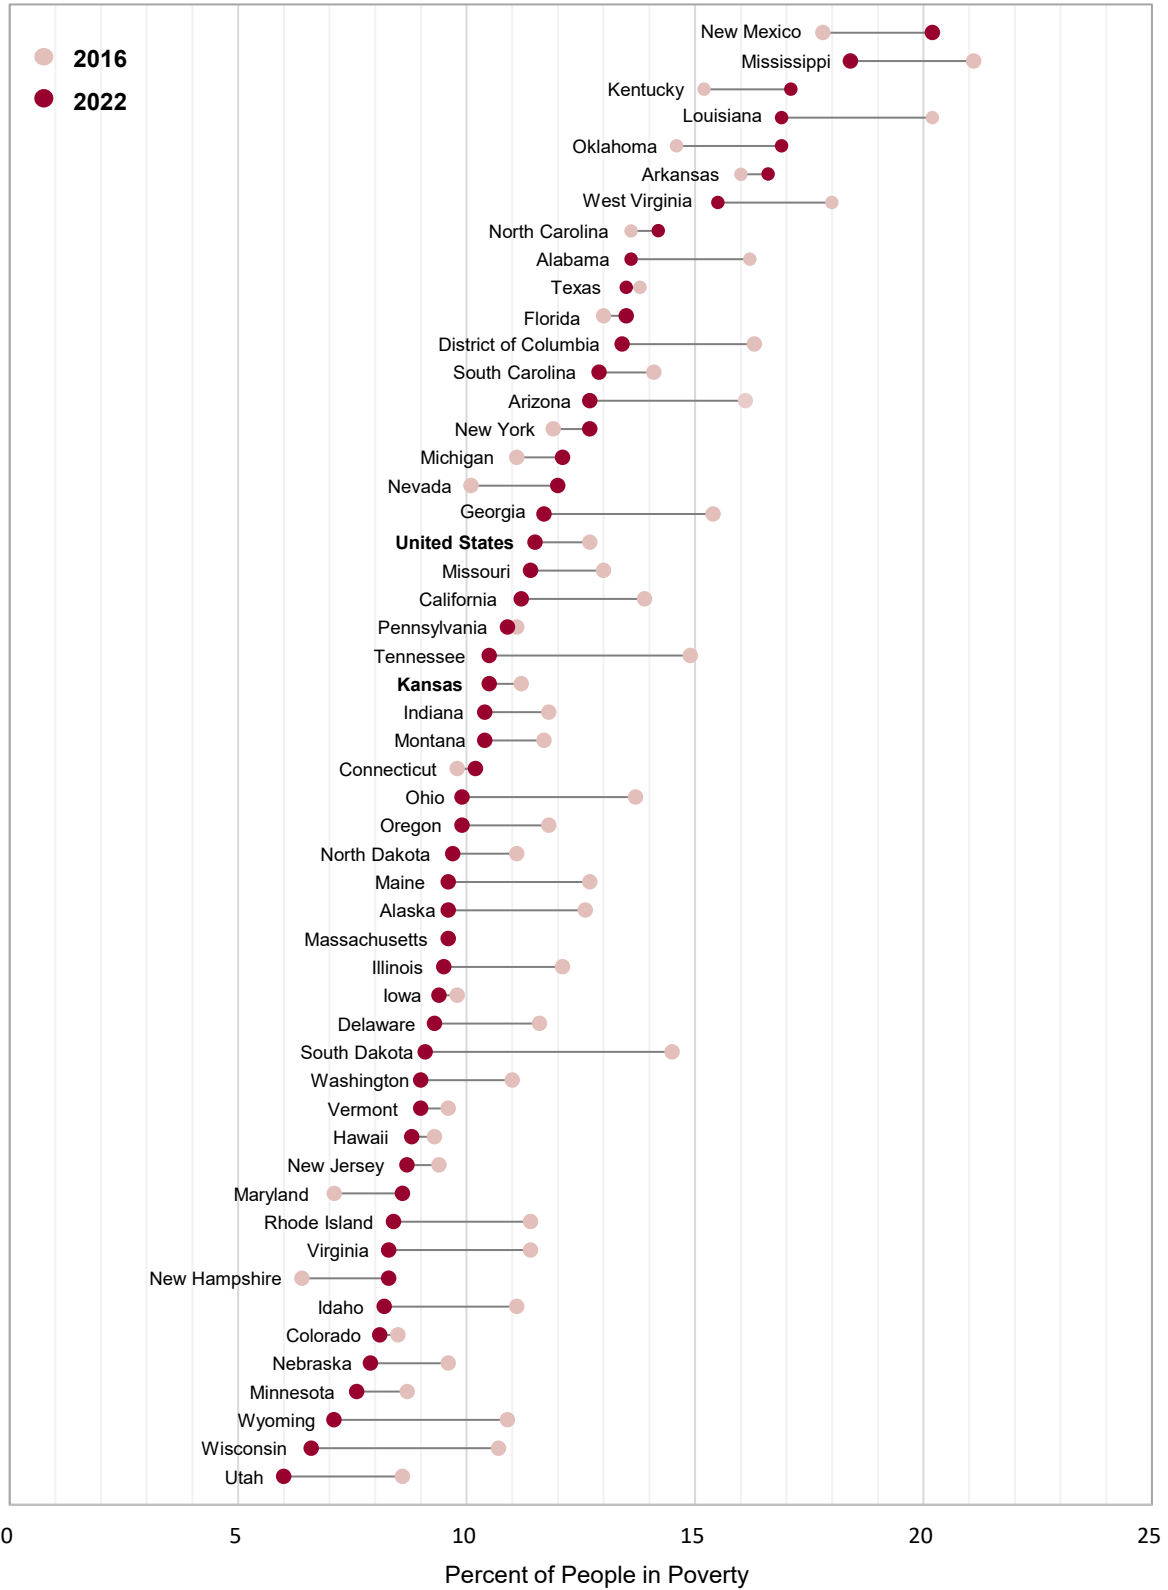

Poverty Rates by State, 2016 and 2022

Source: Institute for Policy & Social Research, The University of Kansas; data from U.S. Census Bureau.