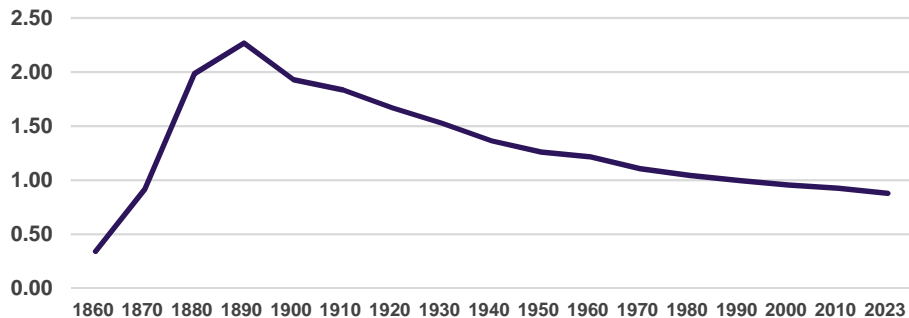

Source: U.S. Census Bureau, *Statistical Abstract of the United States*, various issues; Population Division, <https://www.census.gov/programs-surveys/popest.html> (accessed December 20, 2023); 2020 Census Apportionment, <https://www.census.gov/data/tables/2020/dec/2020-apportionment-data.html> (accessed April 26, 2021).

¹ Includes armed forces residing in the state.

² Rate of growth from the previous Decennial Census.

Single dash (-) indicates not applicable.

**Kansas Population as a Percentage of U.S. Population,
1860-2023**

Source: Institute for Policy & Social Research, The University of Kansas; data from U.S. Census Bureau.