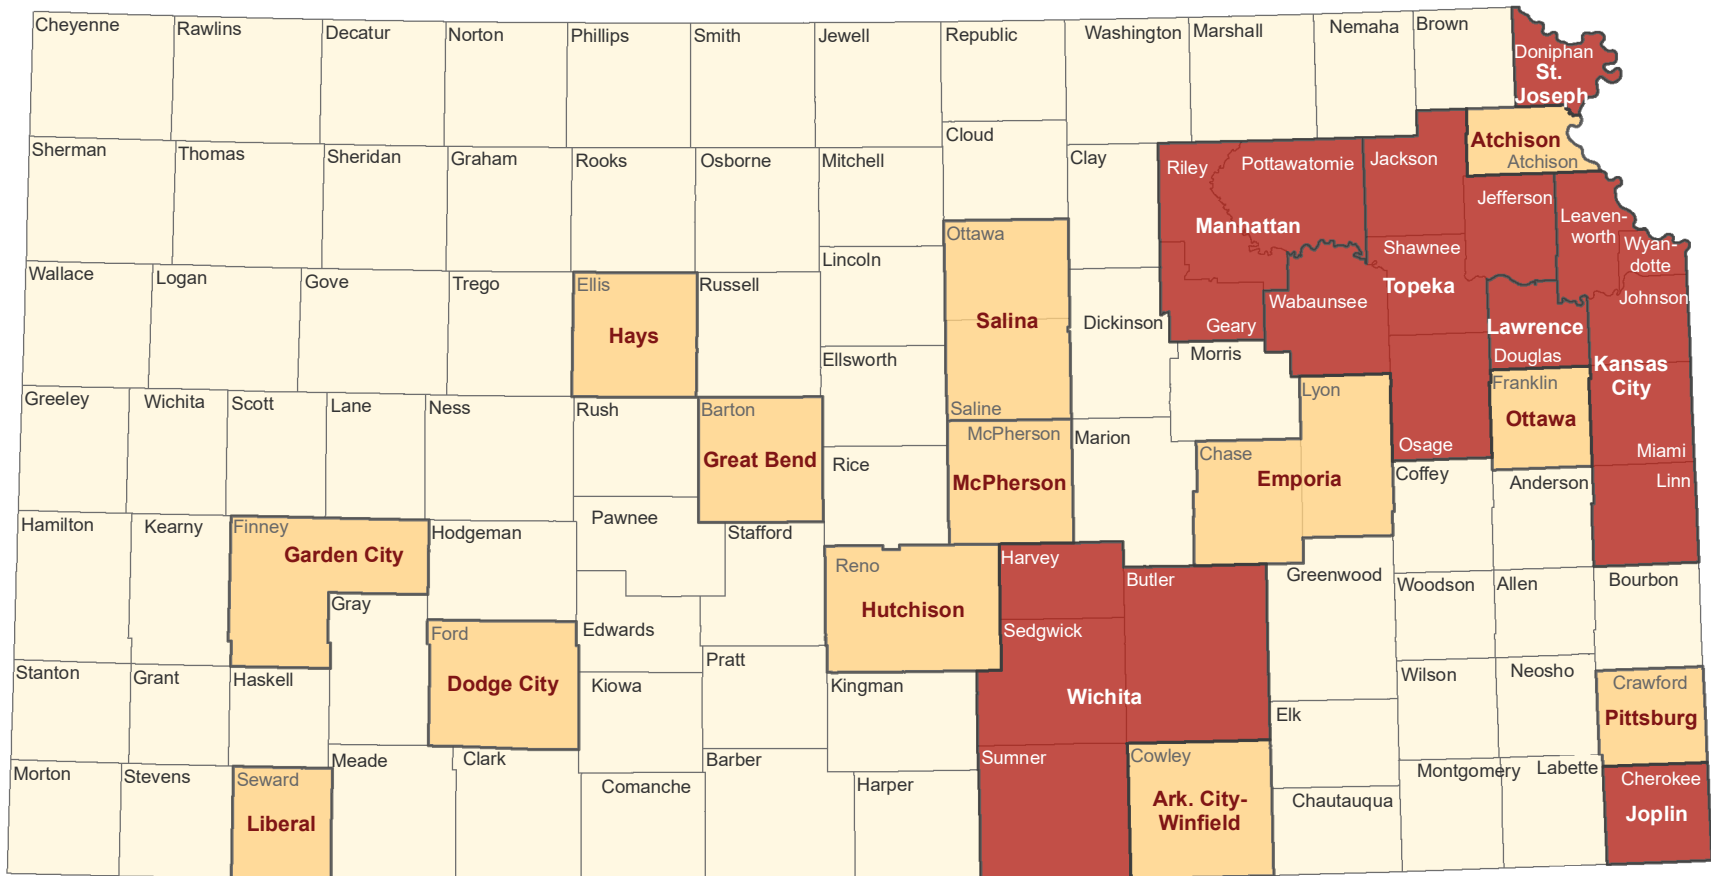

Metropolitan and Micropolitan Areas in Kansas

2020 Total Area: 82,288 square miles

2020 Total Population: 2,937,880

- Metropolitan Area (20 counties)
- Micropolitan Area (15 counties)
- Outside core-based Statistical Area (CBSA) (70 counties)