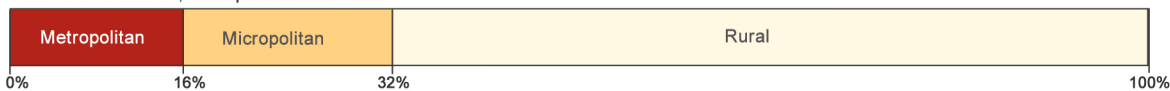

Metropolitan and Micropolitan Areas in Kansas

2020 Total Area: 82,288 square miles

2020 Total Population: 2,937,880

- Metropolitan Area (20 counties)
- Micropolitan Area (15 counties)
- Outside core-based Statistical Area (CBSA) (70 counties)