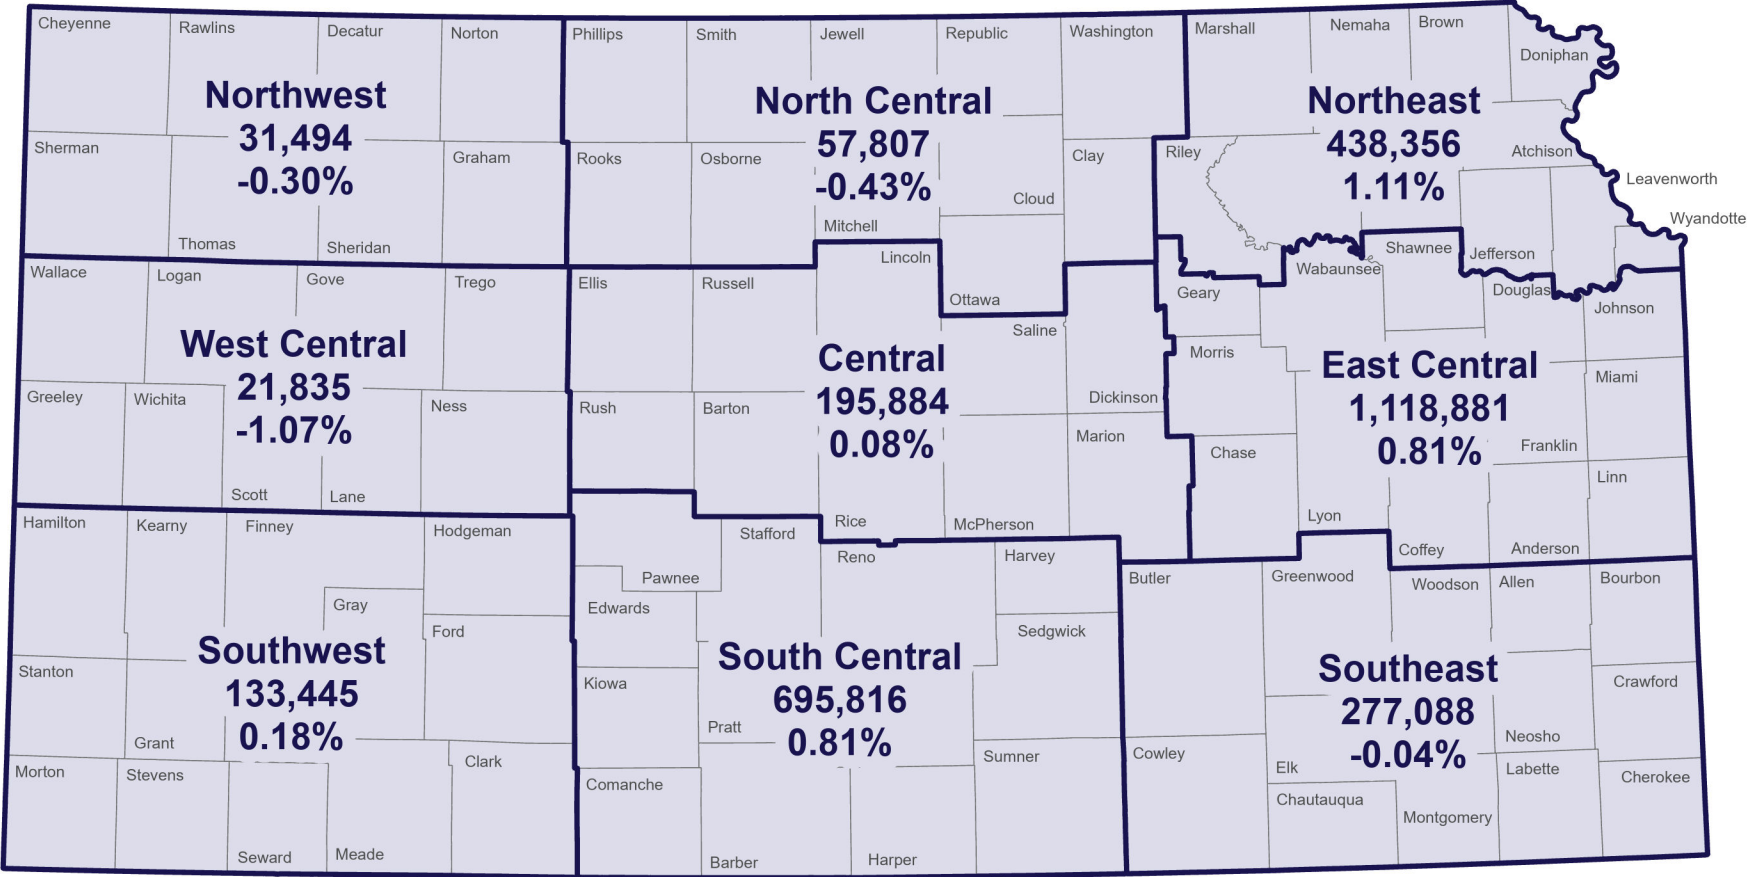

**Population of Kansas by Region, July 1, 2024
and Percent Change, 2023-2024**

Source: Institute for Policy & Social Research, The University of Kansas; data from the U.S. Census Bureau.

**State: 2,970,606
0.65%**