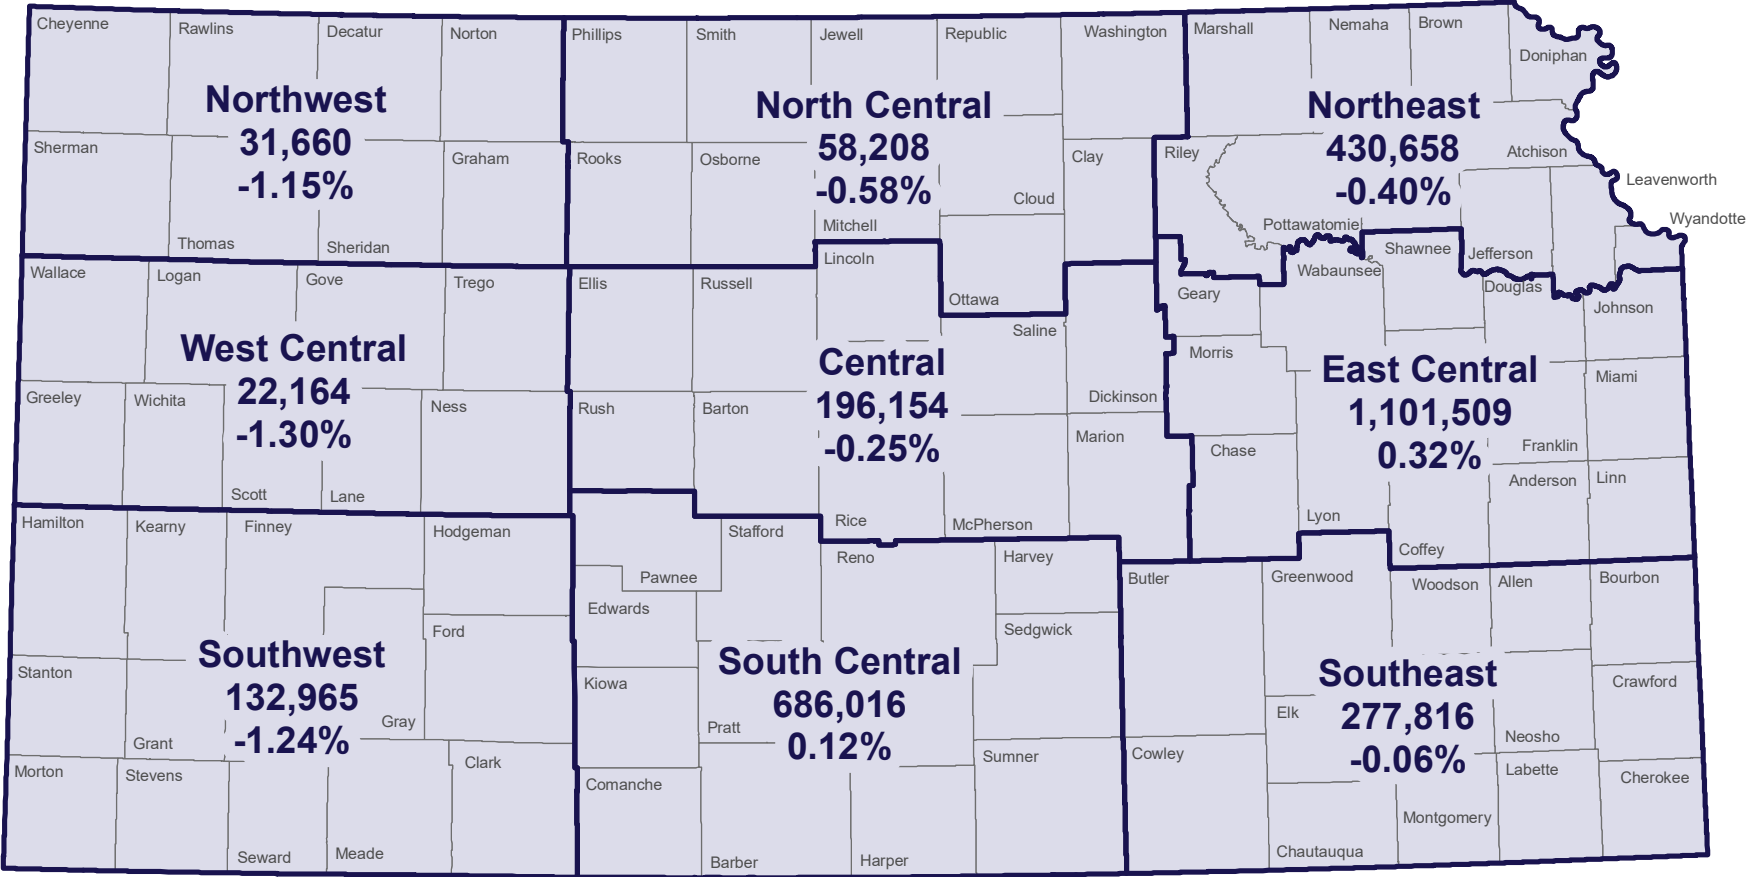

Population of Kansas by Region, July 1, 2022 and Percent Change, 2021-2022

Source: Institute for Policy & Social Research, The University of Kansas; data from the U.S. Census Bureau.

State: 2,937,150
-0.03%