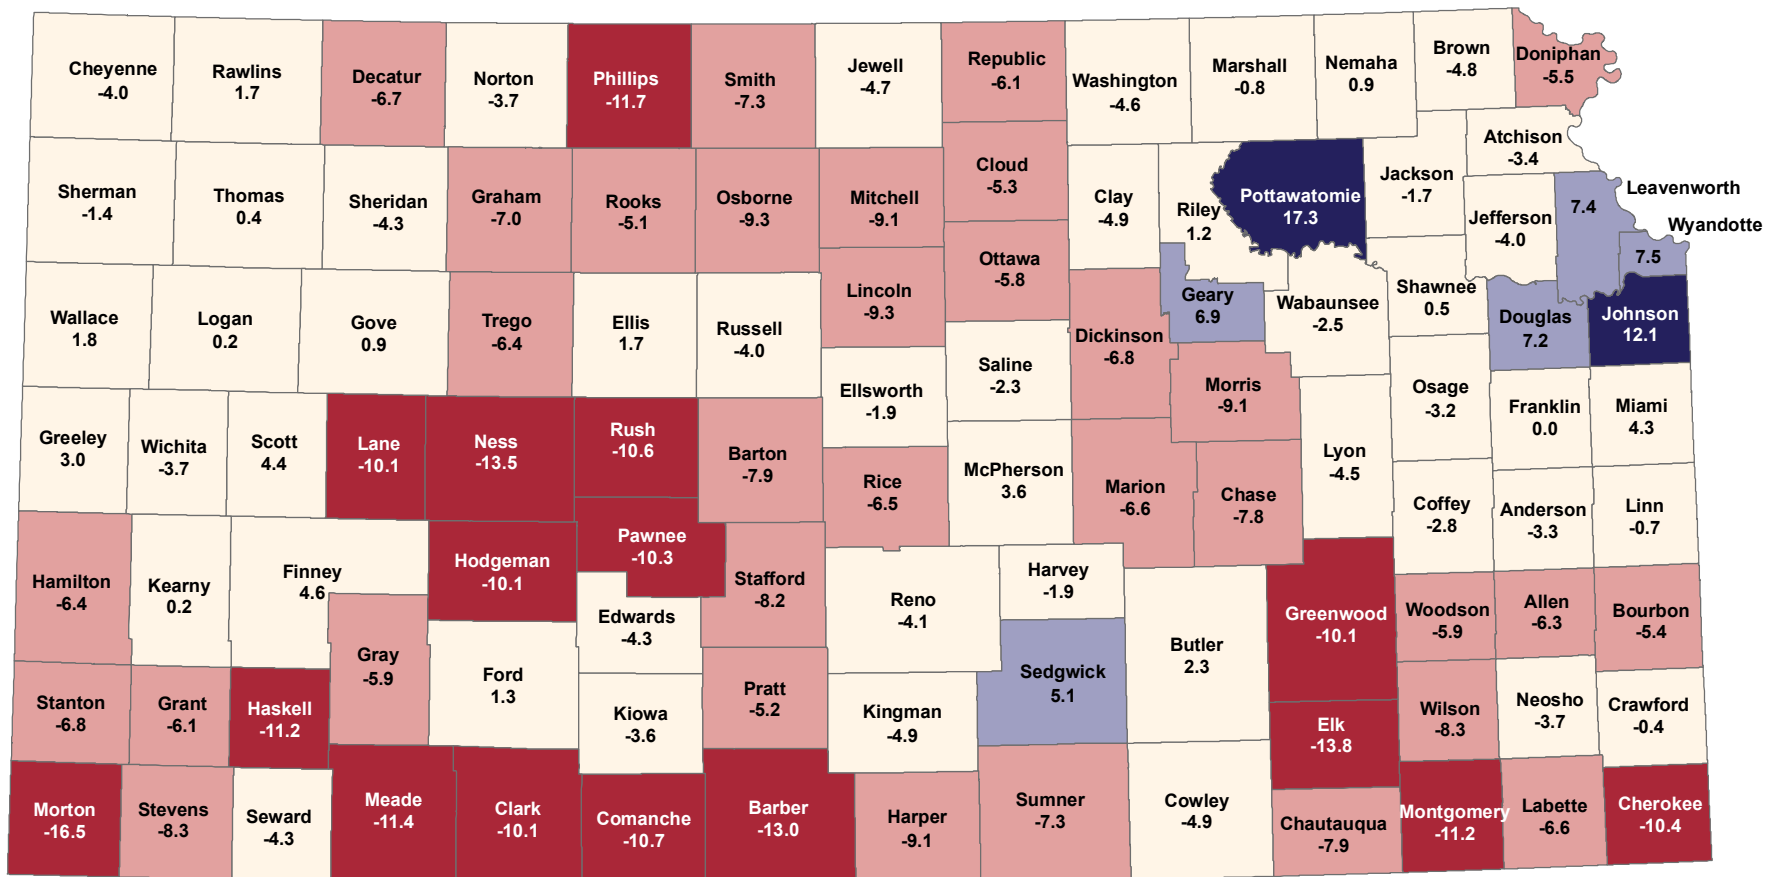

## Percent Population Change in Kansas, by County 2010-2020

Source: Institute for Policy & Social Research, The University of Kansas; data from the U.S. Census Bureau.

**Percent Population Change**

**State: 3.0**