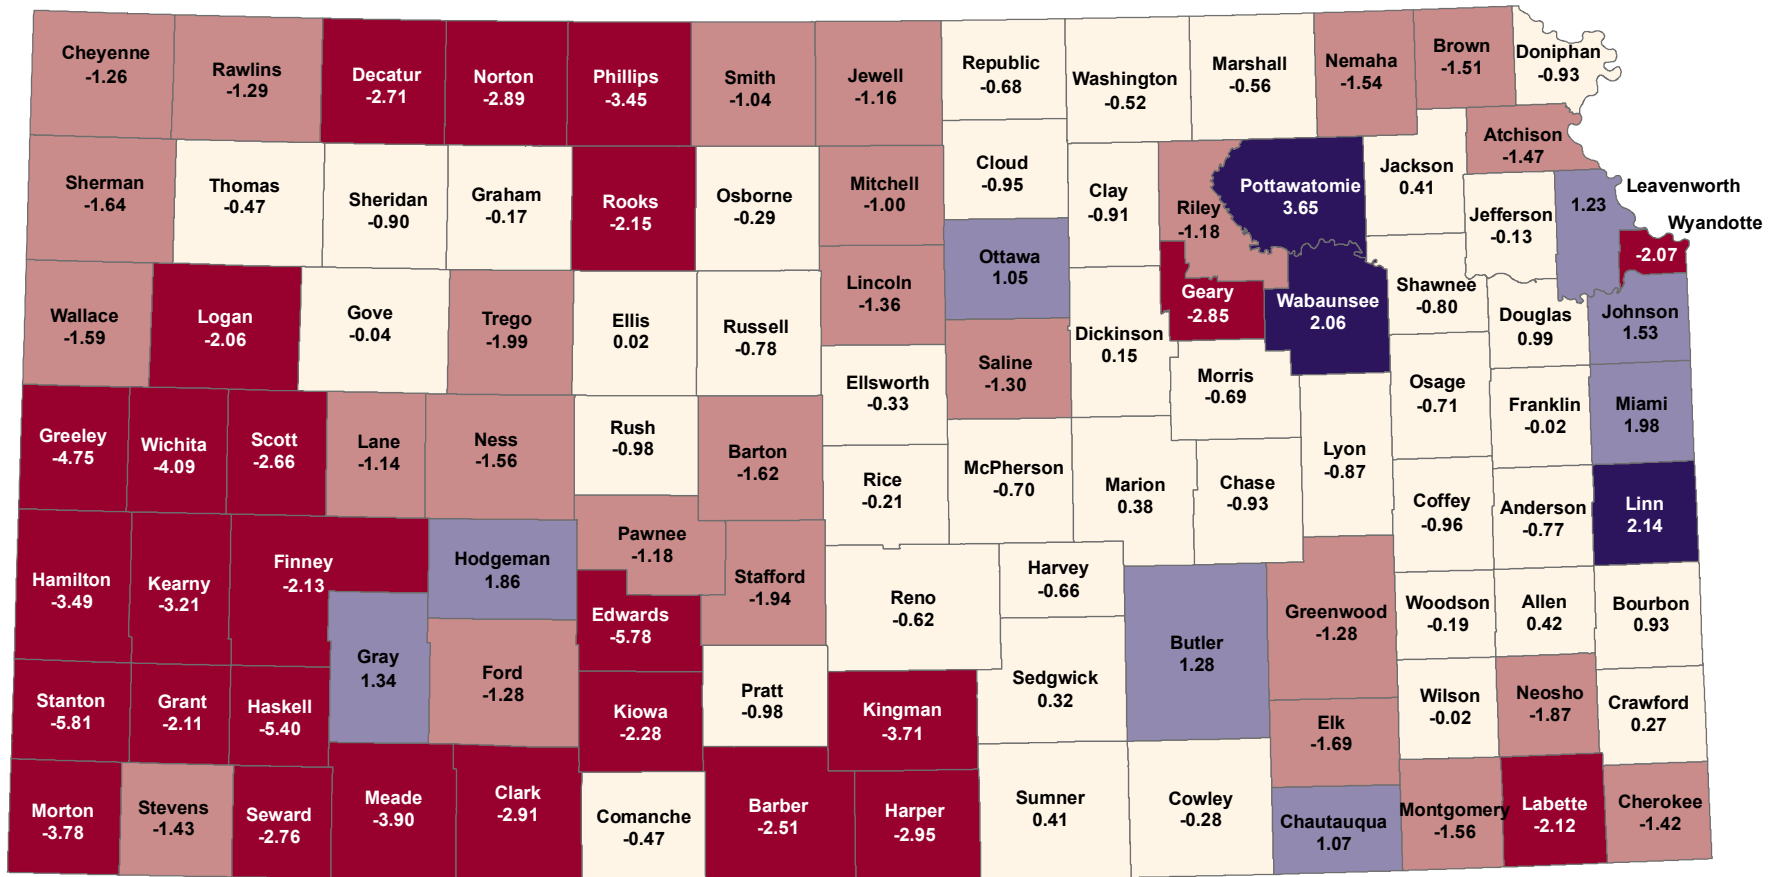

## Percent Population Change in Kansas, by County April 2020 - July 2022

Source: Institute for Policy & Social Research, The University of Kansas; data from the U.S. Census Bureau, Population Estimates, Vintage 2022.

**Percent Population Change**

**State: -0.02**