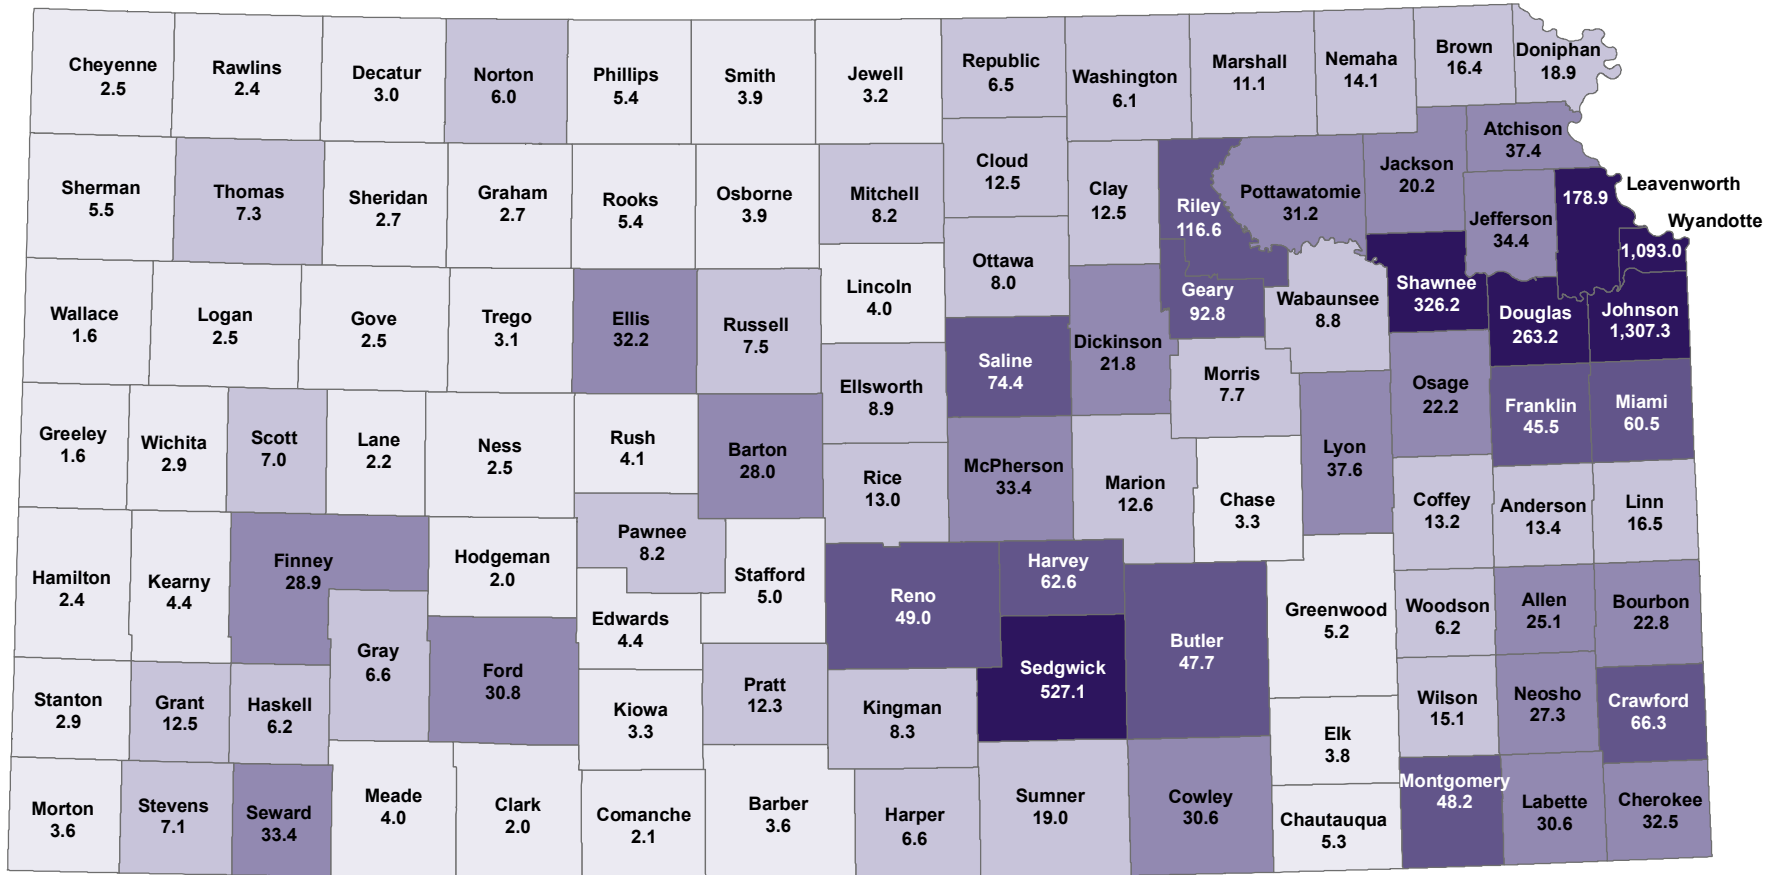

## Population Density Classifications in Kansas by County, 2022

Source: Institute for Policy & Social Research, The University of Kansas; data from the U.S. Census Bureau, Population Estimates, Vintage 2022.

### Population Density by Classification\* (persons per square mile)

**State: 35.9**

- Frontier (less than 6.0 ppsm)
- Rural (6.1 - 19.9 ppsm)
- Densely-settled Rural (20.0 - 39.9 ppsm)
- Semi-Urban (40.0 - 149.9 ppsm)
- Urban (150.0 or more ppsm)