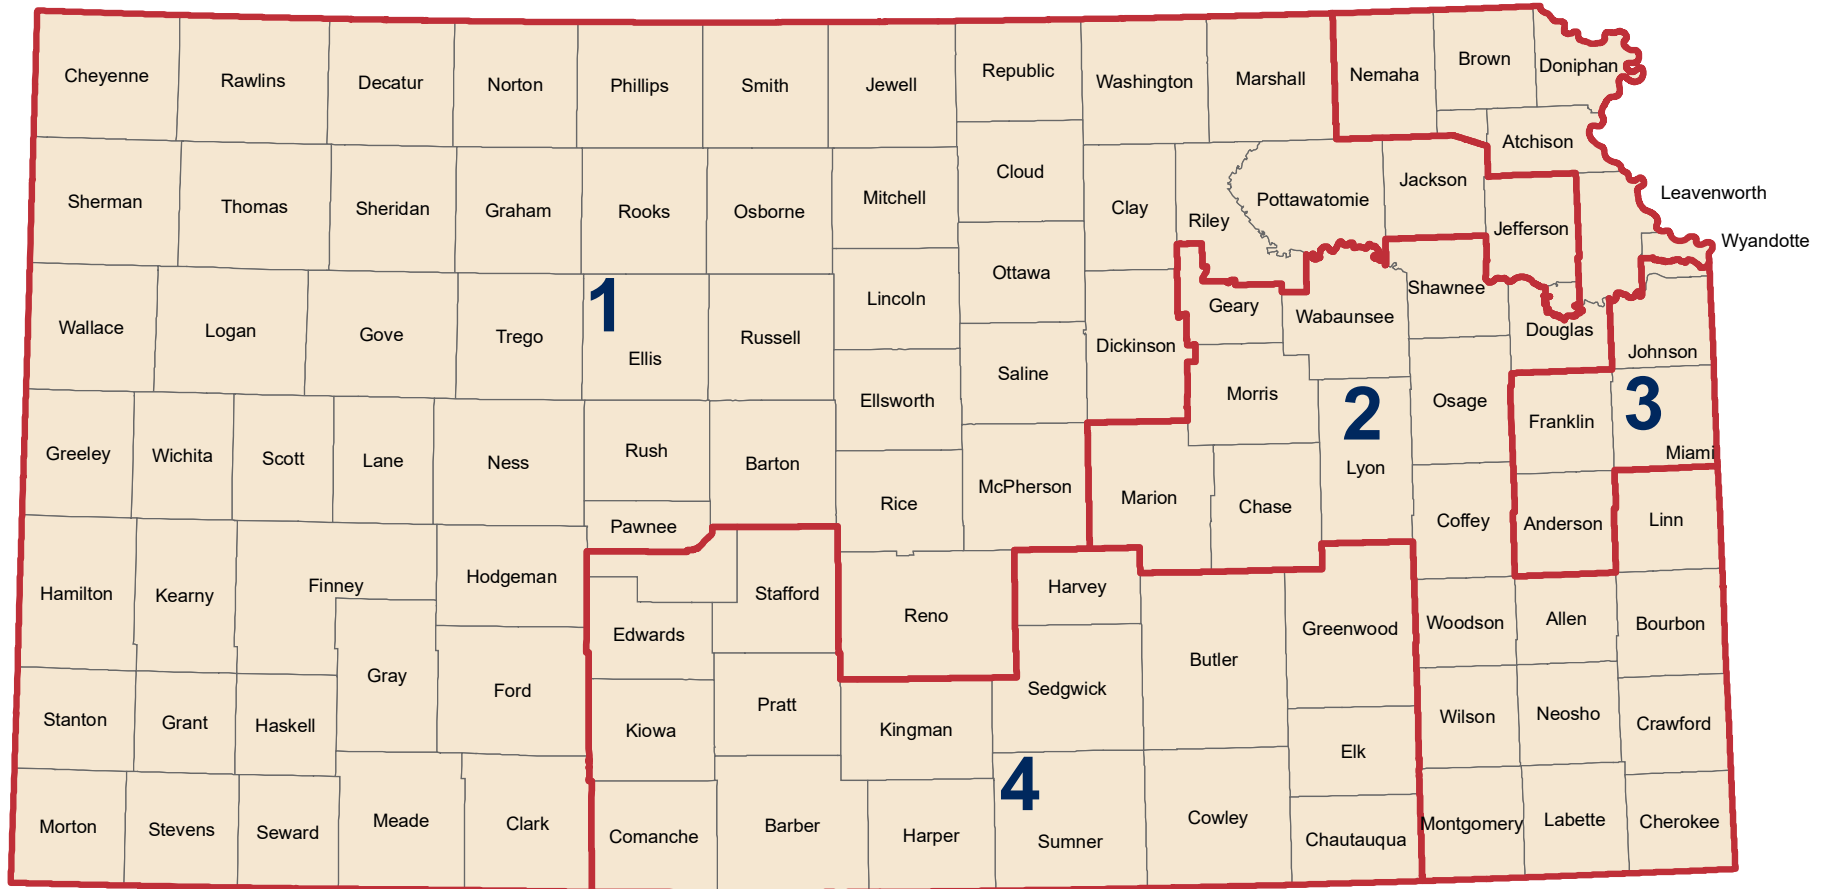

U.S. Congressional Districts in Kansas, 2022

Source: Institute for Policy & Social Research, The University of Kansas; boundaries from Kansas Legislative Research Department.

2020 State Population: 2,937,880
 Ideal Size for each District: 734,470