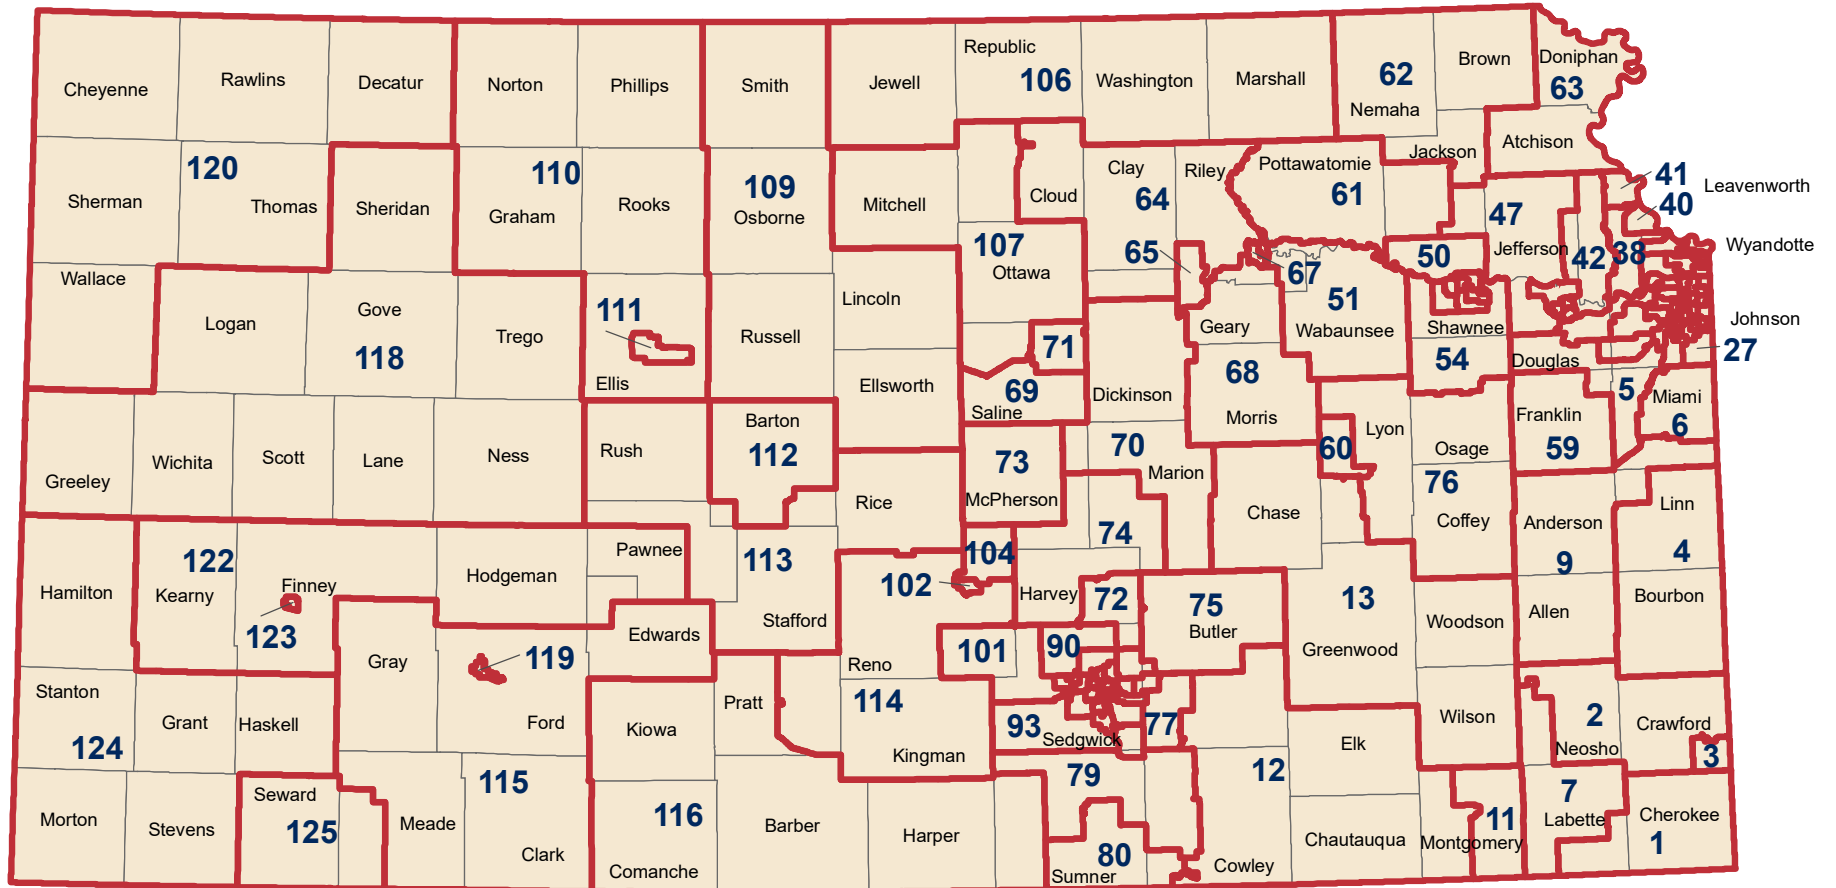

Kansas House Districts, 2022

Source: Institute for Policy & Social Research, The University of Kansas; boundaries from Kansas Legislative Research Department.

House District (2022)

Lawrence: 10, 42, 44-47, 117

Topeka: 50, 52-58

Wichita: 81, 83-101, 103, 105

Wyandotte and Johnson Counties: 5, 8, 14-39, 43, 48, 49, 78, 108, 117, 121