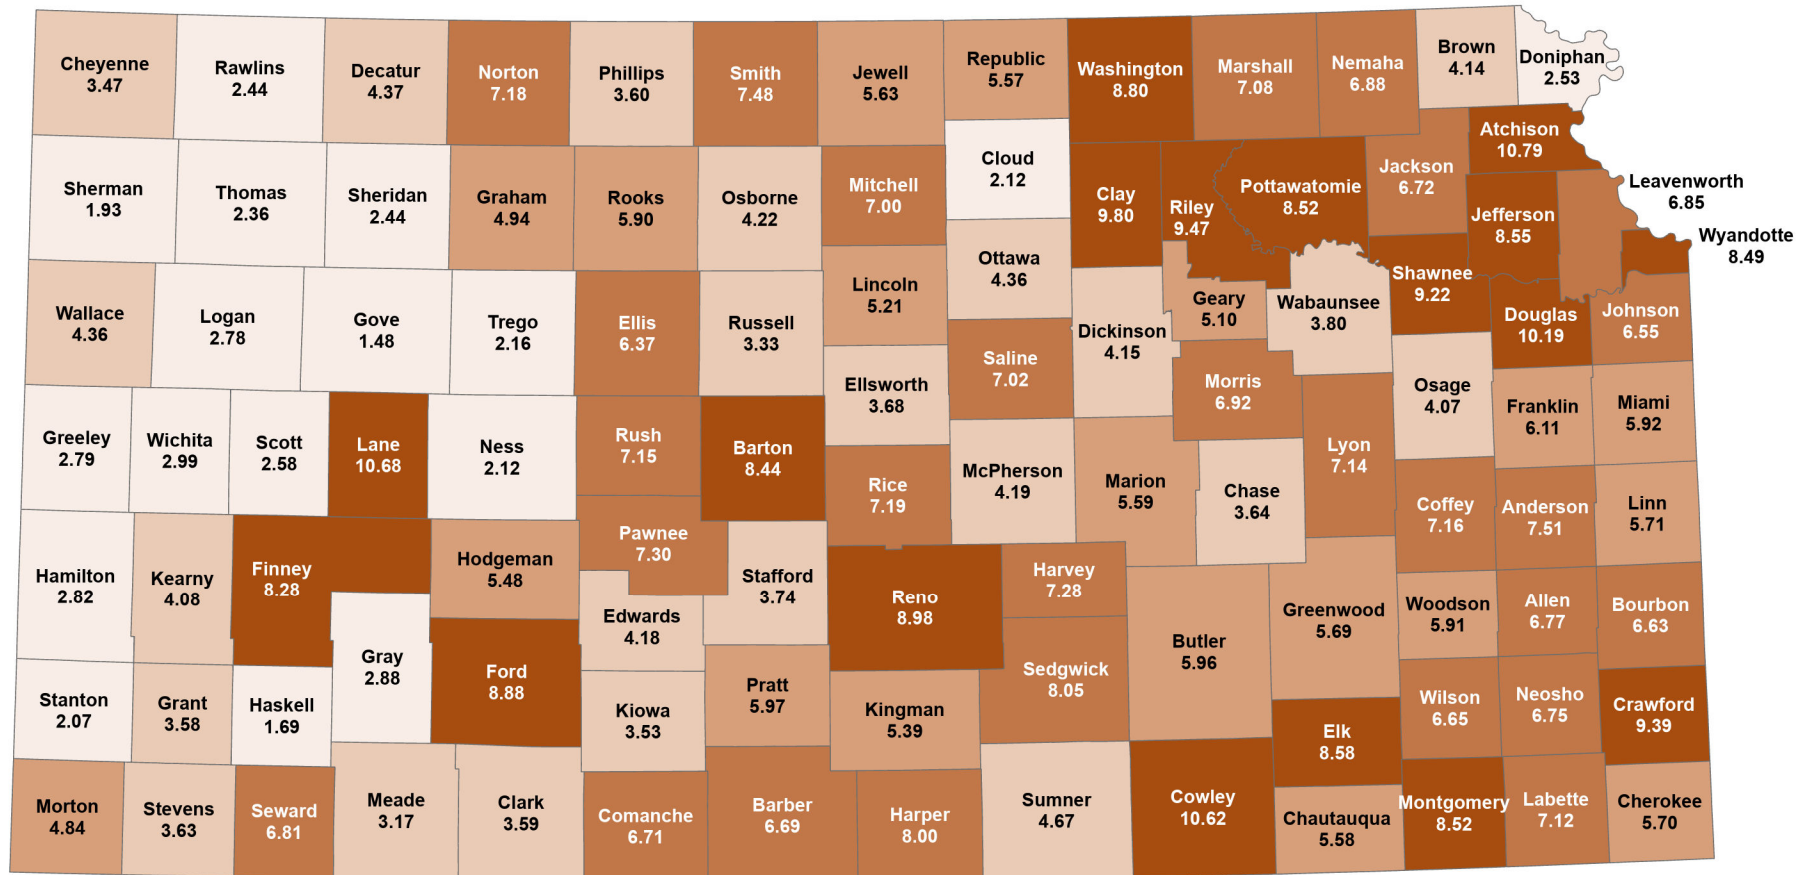

Accidents per 10,000 Daily Vehicle Miles in Kansas, by County, 2022

Source: Institute for Policy & Social Research, The University of Kansas; data from the Kansas Department of Transportation.

**Accidents per
10,000 Daily Vehicle Miles**

State: 6.85