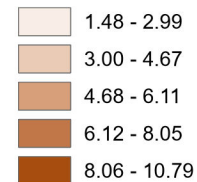

Accidents per 10,000 Daily Vehicle Miles in Kansas, by County, 2022

Source: Institute for Policy & Social Research, The University of Kansas; data from the Kansas Department of Transportation.

**Accidents per
10,000 Daily Vehicle Miles**