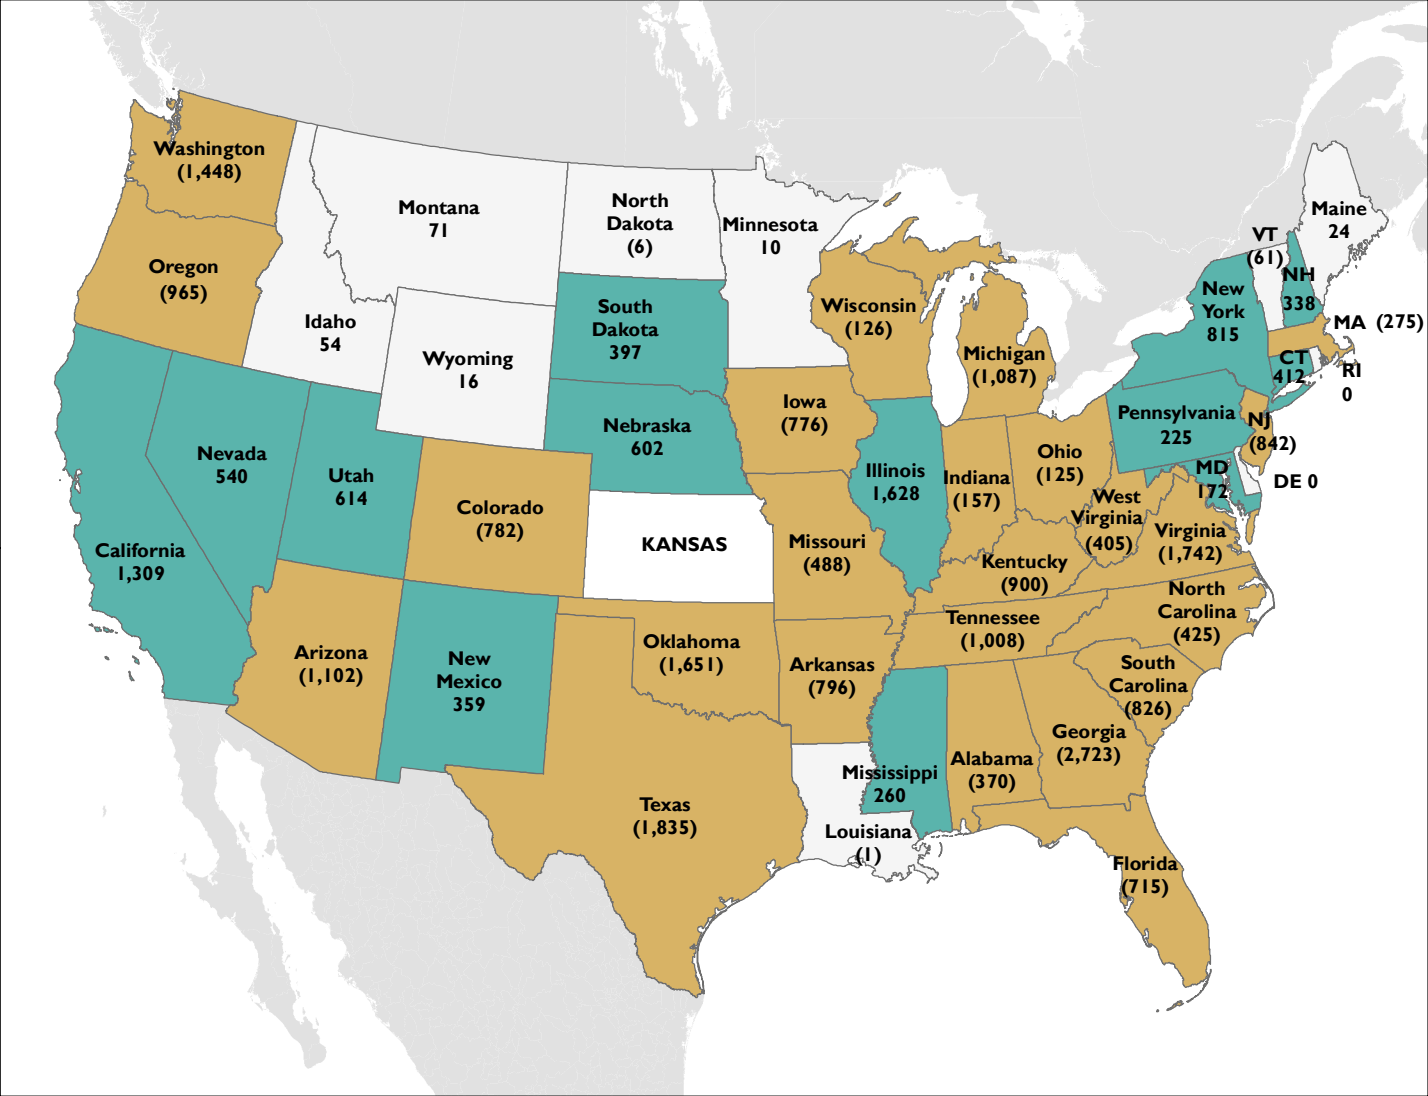

Net Migration Flow in Kansas, by State, 2017

Source: Institute for Policy & Social Research, the University of Kansas; data from U.S. Census Bureau, 2017 American Community Survey.